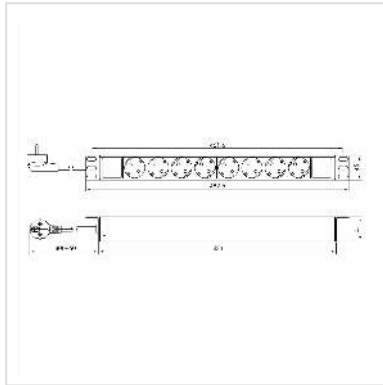

VALUE 19" PDU for Cabinets 8x 4000W, CEE 7/7 German Type, 1.8 m

Product No.	19.99.1632
Manufacturer	VALUE
Manufacturer No.	19.99.1632
EAN (single piece)	7630049626997

19" PDU with 8x German Type sockets and supply cable (1.8m) with German Type plug, 1U, for installation in 19" cabinets.

- 19" socket strip (1 U) for installation in 19" cabinets, incl. mounting bracket
- 8 German Type sockets (CEE 7/3)
- Arrangement of sockets: 45°
- Anodised aluminium profile
- Cable type: 1.8m H05VV-F 3G 1.5mm², black
- Maximum load/power: 16A 4000W
- Colour: ALU / black RAL 9005
- Width: 440mm

Technical specifications

Manufacturer	VALUE
Product group	Power Bars
Product type	19" power strip
Colour	black
Length	1.8 m
Function	19" PDU for Cabinets
Mounting form	19" Rackmount
Max. voltage	250V AC

ON/OFF Switch	no
Number of socket pots	8
Quantity of outputs/angles	8 / 45°
Output alignment	Line
Socket type	3P. German, CEE 7/3
Material (casing)	Aluminium
Colour (Design profile)	RAL 9005 black
Connection cable	H05VV-F 3G 1,5mm ²
Connector plug	CEE 7/7 German Type
Plug type	3P. German, CEE 7/7
Regional use	Germany, Austria, Netherlands
Mains connection	Protective contact plug
Height	45 mm
Width	482.6 mm
Depth	45 mm
Weight	800 g
Height of packaging (single piece)	60 mm
Width of packaging (single piece)	90 mm
Depth of packaging (single piece)	500 mm
Package weight (single piece)	0.87 kg