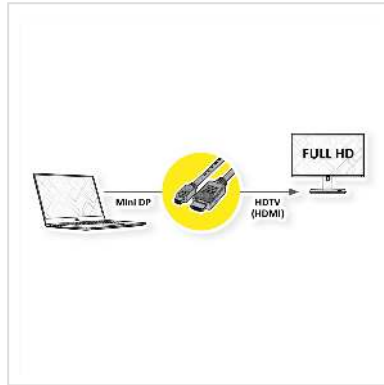

# VALUE Mini DisplayPort Cable, Mini DP-HDTV, M/M, black, 1 m

<b>Product No.</b>	11.99.5790
<b>Manufacturer</b>	VALUE
<b>Manufacturer No.</b>	11.99.5790
<b>EAN (single piece)</b>	7611990135080

**2K**

**Mini DisplayPort to HDTV cable for transferring content from your graphics card (DisplayPort) to your TV (HDTV) - with a quality of up to 1920x1080 @60Hz, incl. audio transmission!**

- HDTV is the standard for digital video transmission in the TV/multimedia sector for e. g.: Connection of a TV set with HDMI interface to a player with Mini DisplayPort connection.
- Cable with one Mini DisplayPort and one HDTV plug. DisplayPort is signal compatible with HDMI.
- Note: A DisplayPort HDTV cable can only be used in one direction: the Mini DisplayPort connector can only be used on the data source side (e. g. graphics card, Macbook, Ultrabook, laptop/notebook or PC).

## Technical specifications

Manufacturer	VALUE
Product group	Cable
Product type	DisplayPort Monitor Cable
Colour	black
Length	1 m

Transfer quality	DisplayPort v1.1
Max. resolution	1920 x 1080 / 1920 x 1200 @60Hz (2K, Full HD)
side 1 connector	HDTV M
side 2 connector	DisplayPort Mini M
Side 1 Connector Type	Mini DisplayPort
Side 1 Connector Gender	Male
Side 2 Connector Type	HDTV
Side 2 Connector Gender	Male
Area of application	External
Cable shielding	Screened
Weight	41.9 g
Height of packaging (single piece)	15 mm
Width of packaging (single piece)	150 mm
Depth of packaging (single piece)	140 mm
Package weight (single piece)	0.1 kg