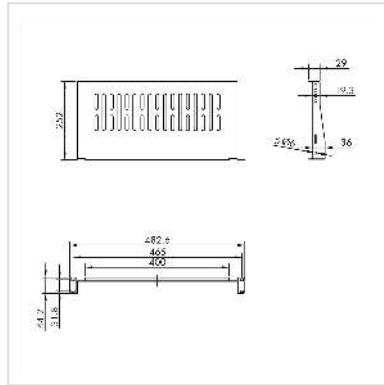

VALUE 19"-Fixed Shelf, 485 x 250mm, max. 10 kg, 1U, black

Product No.	26.99.0401
Manufacturer	VALUE
Manufacturer No.	26.99.0401
EAN (single piece)	7630049627079

Mounting rack for installation in 19-inch cabinets and wall-mounted enclosures

- 19" fixed shelf with maximum load capacity of 10 kg
- Suitable for cabinets and wall-mounted enclosures from 500 mm depth

Technical specifications

Manufacturer	VALUE
Product group	19"-/10"-Equipment rack
Product type	19"-tool carriers
Colour	black
Extractable	No
19" shelves required for mounting	1
Footprint (WxD)	440 x 250 mm
Max. load capacity	10 kg
Required mounting height	1U
Height	44 mm
Width	485 mm

Depth	250 mm
Weight	1050 g
Height of packaging (single piece)	80 mm
Width of packaging (single piece)	490 mm
Depth of packaging (single piece)	260 mm
Package weight (single piece)	1.2 kg