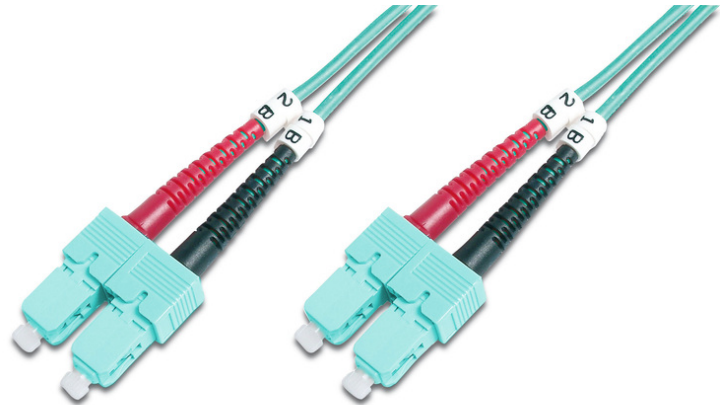

DIGITUS Fiber Optic Multimode Patch Cord, OM 3, SC / SC

DK-2522-01/3
EAN 4016032248538

FO patch cord, duplex, SC to SC MM OM3 50/125 μ, 1 m

FO patch cord, duplex, SC to SC,MM OM3 50/125 μ, 1 m

Future-oriented standards and high-end quality for your network.

- Duplex cable
- LSOH
- Connector with ceramic ferrule
- Cable diameter 3 mm
- Single packed with test-report
- Assortment: Fiber Optic Patch Cables

- Boot: two-color
- Cable type: I-VH 2G50/125μ
- Color cable: aqua
- Connector 1: SC
- Connector 2: SC
- Fiber class: OM3
- Fiber diameter: 50/125μ
- Mode: Multimode
- Packaging: DIGITUS Polybag
- Length: 1 m

More images:

Part No.	DK-2522-01/3			
Lenght	1 m			
Cable Type	Duplex MM 50/125		OM3 LSZH	
	END A	END B		
Connector Type	SC		SC	
Insertion Loss (dB)	0.25	0.25	0.12	0.18
Return Loss (dB)	31.5	30.2	32.7	34.7
Q.C.	PASS			