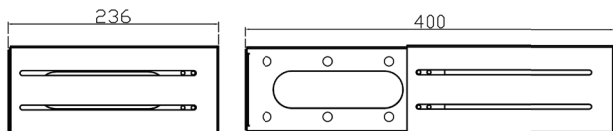

## INLINE® 19" FOLDABLE RACK, 24-40CM DEPTH

- 19" rack for wall mounting
- 2U suitable for simple house installation, e.g. patch panel + network switch
- compact design, easy to assemble
- Including set of 8x M6 cage nuts and set of 4x screws for wall mounting
- Delivery is folded, thus extremely space-saving
- Depth individually adjustable from 24-40cm

Art. Nr.	Height unit	Color	Width	Height (outside)	EAN
19102C	2 HE	Grau (RAL7035)	494 mm	92 mm	4043718284825
19102A	2 HE	Schwarz (RAL9005)	494 mm	92 mm	4043718284788
19104C	4 HE	Grau (RAL7035)	494 mm	183 mm	4043718284849
19104A	4 HE	Schwarz (RAL9005)	494 mm	183 mm	4043718284801