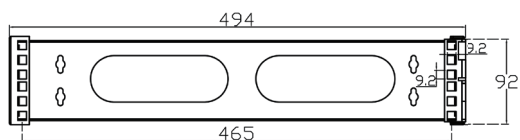

## INLINE® 19" FOLDABLE RACK, 24-40CM DEPTH

- 19" rack for wall mounting
- 2U suitable for simple house installation, e.g. patch panel + network switch
- compact design, easy to assemble
- Including set of 8x M6 cage nuts and set of 4x screws for wall mounting
- Delivery is folded, thus extremely space-saving
- Depth individually adjustable from 24-40cm

Art. Nr.	Height unit	Color	Width	Height (outside)	EAN
19102C	2 HE	Grau (RAL7035)	494 mm	92 mm	4043718284825
19102A	2 HE	Schwarz (RAL9005)	494 mm	92 mm	4043718284788
19104C	4 HE	Grau (RAL7035)	494 mm	183 mm	4043718284849
19104A	4 HE	Schwarz (RAL9005)	494 mm	183 mm	4043718284801