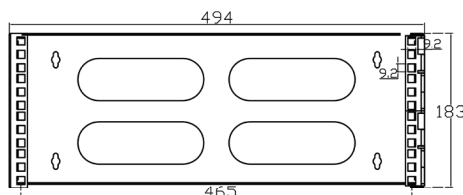

## INLINE® 19" FOLDABLE RACK, 24-40CM DEPTH

- 19" rack for wall mounting
- 2U suitable for simple house installation, e.g. patch panel + network switch
- compact design, easy to assemble
- Including set of 8x M6 cage nuts and set of 4x screws for wall mounting
- Delivery is folded, thus extremely space-saving
- Depth individually adjustable from 24-40cm

Art. Nr.	Height unit	Color	Width	Height (outside)	EAN
19102C	2 HE	Grau (RAL7035)	494 mm	92 mm	4043718284825
19102A	2 HE	Schwarz (RAL9005)	494 mm	92 mm	4043718284788
19104C	4 HE	Grau (RAL7035)	494 mm	183 mm	4043718284849
19104A	4 HE	Schwarz (RAL9005)	494 mm	183 mm	4043718284801