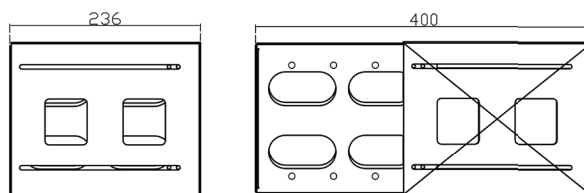

## INLINE® 19" FOLDABLE RACK, 24-40CM DEPTH

- 19" rack for wall mounting
- 2U suitable for simple house installation, e.g. patch panel + network switch
- compact design, easy to assemble
- Including set of 8x M6 cage nuts and set of 4x screws for wall mounting
- Delivery is folded, thus extremely space-saving
- Depth individually adjustable from 24-40cm

Art. Nr.	Height unit	Color	Width	Height (outside)	EAN
19102C	2 HE	Grau (RAL7035)	494 mm	92 mm	4043718284825
19102A	2 HE	Schwarz (RAL9005)	494 mm	92 mm	4043718284788
19104C	4 HE	Grau (RAL7035)	494 mm	183 mm	4043718284849
19104A	4 HE	Schwarz (RAL9005)	494 mm	183 mm	4043718284801