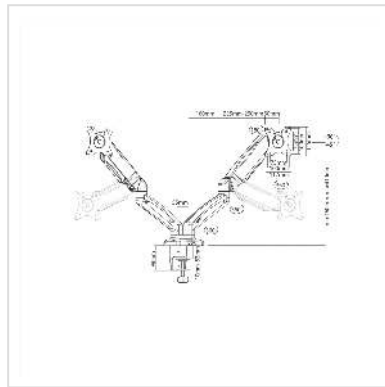

VALUE Dual LCD Monitor Stand Pneumatic, Desk Clamp, Pivot, 5 Joints, black

Product No.	17.99.1163
Manufacturer	VALUE
Manufacturer No.	17.99.1163
EAN (single piece)	7630049610354

LCD monitor arm with gas spring for easy and reliable adjustment of two monitors weighing up to 6.5kg each and VESA 75/100!

- Made of high quality aluminum alloy
- Meets VESA 75 (75x75 mm) or VESA 100 (100x100 mm)
- Special feature: Pivot function - screen is 90 degrees rotatable
- Small desktop mount saves space
- A clever cable management is built into the rear arm

Specifications:

- Arm extension: ~ 450 mm
- Lift: 160 ~ 410 mm
- Monitor pivot: 180°
- Rotation: 360° (arm & display)
- Loading capacity: max. 2x 6.5 kg

Technical specifications

Manufacturer	VALUE
Product group	LCD-Monitor arms
Product type	Monitor Arms, Desk Clamp
Colour	black
Load capacity	13 kg

Quantity of pivots	5
Fixing	Desk clamp
Maximal arm length	450 mm
Adjustments	Gas spring
Rotatable	Yes
Number of monitors	2
VESA 75 x 75 mm	Yes
VESA 100 x 100 mm	Yes
Material group	metal
Technical particularity	Pivot functionality
Weight	3878.3 g
Height of packaging (single piece)	160 mm
Width of packaging (single piece)	180 mm
Depth of packaging (single piece)	680 mm
Package weight (single piece)	4.7 kg