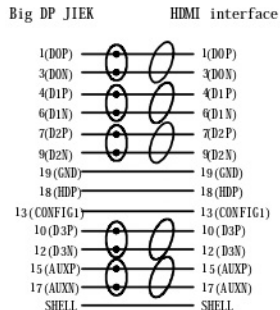

Item No.	Length
S3675	L=1m ± 15mm
S3676	L=2m ± 15mm
S3677	L=3m ± 15mm

Note: DP TO HDMI real machine detection

1. Signal source resolution UXGA: 1920 X 1080P
2. Refresh rate: 60HZ
3. The video shows no signal jitter, abnormal display such as smear, ghosting, and lack of color
4. The total length of the two ends of the test extension cable is 1000MM / MAX
5. Temperature resistance: 40-70 degrees Celsius

Version	ECN number	Description	Date	Changer
	TOLERANCE INCHES M/M .X .015 .030 .XX .010 .010 .XXX .005 .05		SECOMP	
	Description			
	STANDARD DP-HDTV Cable, M/M, black			
DRAWN BY	Peter	Item #	S3675/S3676/S3677	
CHECK BY	Keven	SCALE	NONE	REV. A
APPD BY		UNIT	MM	
		DATE	2022.9.27	

4	IC model: PTN3361	1	SET
3	Interface information: HDMI, male connector, 19PIN gold plated. Gold-plated appearance, ABS version shell	1	SET
2	Interface information: DP 20PIN, male connector, 20PIN pin, gold plated. Gold-plated appearance, black rubber core, ABS version shell, with hook, black	1	SET
1	Wire model: CABLE 32#BC (2C+AL) * 4P + 32# BC * 6C + A OD5.0MM	1	PC
Item	STANDARD SPECIFICATION	Q'ty	Unit