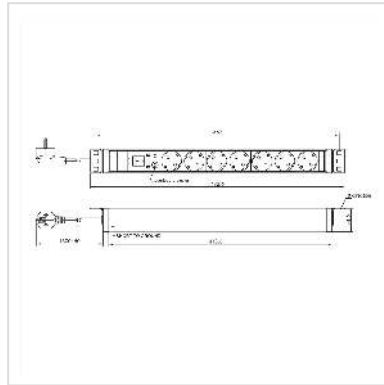

VALUE 19" PDU for Cabinets 7x 4000W, CEE 7/7 German Type, 1.8 m

Product No.	19.99.1633
Manufacturer	VALUE
Manufacturer No.	19.99.1633
EAN (single piece)	7630049627000

19" PDU with 7x German Type socket and supply cable (1.8m) with German Type plug, 1U, for installation in 19" cabinets, incl. installation angle.

- 19" socket strip (1 U) for installation in 19" cabinets, incl. mounting brackets
- With overload protection
- 7 German Type sockets (CEE 7/3)
- Arrangement of sockets: 45°.
- Anodised aluminium profile
- Cable type: 1.8m H05VV-F 3G 1.5mm², black
- Maximum load/power: 16A 4000W
- Colour: ALU / black RAL 9005
- Width: 440mm

Technical specifications

Manufacturer	VALUE
Product group	Power Bars
Product type	19" power strip
Colour	black
Length	1.8 m
Function	19" PDU for Cabinets
Mounting form	19" Rackmount

Max. voltage	250V AC
ON/OFF Switch	yes
Number of socket pots	7
Quantity of outputs/angles	7 / 45°
Output alignment	Line
Socket type	3P. German, CEE 7/3
Material (casing)	Aluminium
Colour (Design profile)	RAL 9005 black
Connection cable	H05VV-F 3G 1,5mm ²
Connector plug	CEE 7/7 German Type
Plug type	3P. German, CEE 7/7
Regional use	Germany, Austria, Netherlands
Mains connection	Protective contact plug
Height	45 mm
Width	482.6 mm
Depth	45 mm
Weight	800 g
Height of packaging (single piece)	60 mm
Width of packaging (single piece)	100 mm
Depth of packaging (single piece)	500 mm
Package weight (single piece)	0.87 kg