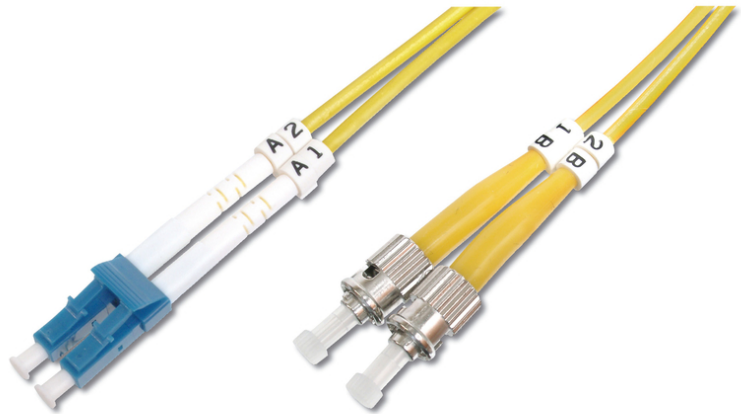

DIGITUS Fiber Optic Singlemode Patch Cord, LC / ST

DK-2931-02
EAN 4016032249344

FO patch cord, duplex, LC to ST SM OS2 09/125 μ , 2 m

FO patch cord, duplex, LC to ST, SM OS2 09/125 μ , 2 m

Future-oriented standards and high-end quality for your network.

- Duplex cable
- LSOH
- Connector with ceramic ferrule
- Cable diameter 3 mm
- Single packed with test-report
- Assortment: Fiber Optic Patch Cables

- Boot: single-color
- Cable type: I-VH 2E9/125 μ
- Color cable: yellow
- Connector 1: LC
- Connector 2: ST
- Fiber class: OS2
- Fiber diameter: 9/125 μ
- Mode: Singlemode
- Packaging: DIGITUS Polybag
- Length: 2 m

More images:

Part No.	DK-2931-02			
Length	2 m			
Cable Type	Duplex SM 9/125		OS2 LSZH	
	END A	END B		
Connector Type	LC		ST	
	0.07	0.08	0.08	0.05
Insertion Loss (dB)	0.07	0.08	0.08	0.05
Return Loss (dB)	50.5	52.4	55.0	52.3
Q.C.	PASS			