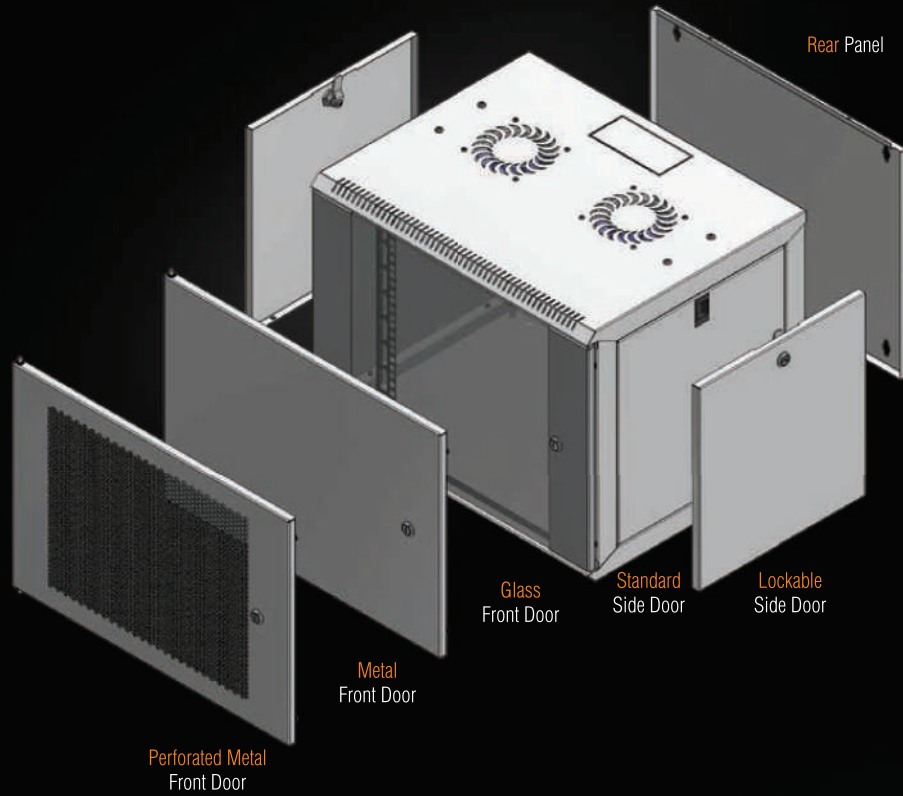

6U

7U

9U

12U

16U

20U

DOORS

Removable and lockable side panels of the new COM-BOX wall type cabinets offers easy access. Glass front door with special slotted design metal frame presents a modern view.

WALL MOUNTING

After mounting the rear panel of the cabinet on the wall with 4 screws, it is easy to hang and mount the cabinet.

MODULAR STRUCTURE

All unassembled COM-BOX cabinets are delivered in single packs offering protection for the transport.

UNASSEMBLED COST ADVANTAGE

With unassembled delivery option, the cabinet provides 75% space saving ensuring 75% transport and stock advantage.

COM-BOX WALL TYPE UNASSEMBLED CABINETS W=565mm D=450mm

Product Code	Product Description	U Measurement (U)	Product D (mm) WxH (mm)	Width: Between Rails (mm)	AN Wall Mounting Hole Spas (mm)	h Measurement (mm)	Package Dimensions (mm)	Number in the Package (pcs)	Product Net Weight (kg)	Product Gross Weight (kg)	Number on Pallet (pcs)	Pallet Dimensions (mm) WxH (mm)	Pallet Weight (kg)	DEPTH: Between rail and rear panel (mm)
MR.WTC06U45DEXX	6U W=565mm D=450mm Demonte COM-BOX	6U	565x450x310	19"	212	300	585x470x330	1	10,0	11,5	20	1200x1300x2400	436	443
MR.WTC07U45DEXX	7U W=565mm D=450mm Demonte COM-BOX	7U	565x450x355	19"	256	345	585x470x375	1	12,0	13,5	20	1200x1300x2400	436	443
MR.WTC09U45DEXX	9U W=565mm D=450mm Demonte COM-BOX	9U	565x450x445	19"	345	435	585x470x465	1	15,0	16,5	16	1200x1300x2280	330	443
MR.WTC12U45DEXX	12U W=565mm D=450mm Demonte COM-BOX	12U	565x450x580	19"	479	568	585x470x600	1	19,9	21,4	12	1200x1300x2150	350	443
MR.WTC16U45DEXX	16U W=565mm D=450mm Demonte COM-BOX	16U	565x450x755	19"	657	746	585x470x775	1	26,5	28,0	10	1200x1300x2450	346	443
MR.WTC20U45DEXX	20U W=565mm D=450mm Demonte COM-BOX	20U	565x450x935	19"	835	924	585x470x955	1	33,2	34,7	8	1200x1300x2250	322	443