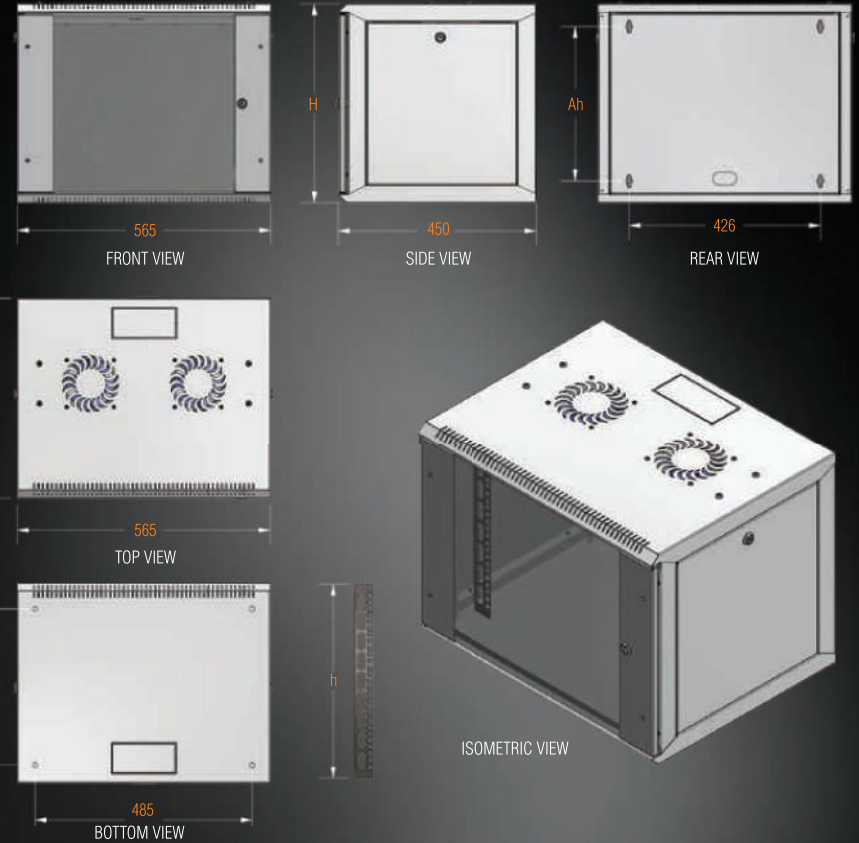

6U

7U

9U

12U

16U

20U

DOORS

Removable and lockable side panels of the new COM-BOX wall type cabinets offers easy access. Glass front door with special slotted design metal frame presents a modern view.

WALL MOUNTING

After mounting the rear panel of the cabinet on the wall with 4 screws, it is easy to hang and mount the cabinet.

MODULAR STRUCTURE

All unassembled COM-BOX cabinets are delivered in single packs offering protection for the transport.

UNASSEMBLED COST ADVANTAGE

With unassembled delivery option, the cabinet provides 75% space saving ensuring 75% transport and stock advantage.

COM-BOX WALL TYPE UNASSEMBLED CABINETS W=565mm D=450mm

Product Code	Product Description	U Measurement (U)	Product D (mm) WxH (mm)	Width: Between Rails (mm)	AN Wall Mounting Hole Spas (mm)	h Measurement (mm)	Package Dimensions (mm)	Number in the Package (pcs)	Product Net Weight (kg)	Product Gross Weight (kg)	Number on Pallet (pcs)	Pallet Dimensions (mm) WxH (mm)	Pallet Weight (kg)	DEPTH: Between rail and rear panel (mm)
MR.WTC06U45DEXX	6U W=565mm D=450mm Demonte COM-BOX	6U	565x450x310	19"	212	300	585x470x330	1	10,0	11,5	20	1200x1300x2400	436	443
MR.WTC07U45DEXX	7U W=565mm D=450mm Demonte COM-BOX	7U	565x450x355	19"	256	345	585x470x375	1	12,0	13,5	20	1200x1300x2400	436	443
MR.WTC09U45DEXX	9U W=565mm D=450mm Demonte COM-BOX	9U	565x450x445	19"	345	435	585x470x465	1	15,0	16,5	16	1200x1300x2280	330	443
MR.WTC12U45DEXX	12U W=565mm D=450mm Demonte COM-BOX	12U	565x450x580	19"	479	568	585x470x600	1	19,9	21,4	12	1200x1300x2150	350	443
MR.WTC16U45DEXX	16U W=565mm D=450mm Demonte COM-BOX	16U	565x450x755	19"	657	746	585x470x775	1	26,5	28,0	10	1200x1300x2450	346	443
MR.WTC20U45DEXX	20U W=565mm D=450mm Demonte COM-BOX	20U	565x450x935	19"	835	924	585x470x955	1	33,2	34,7	8	1200x1300x2250	322	443