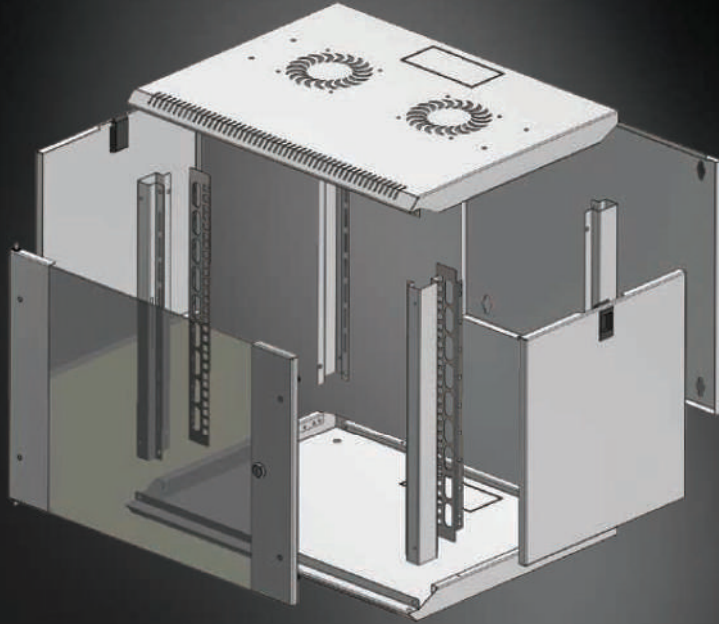

6U

7U

9U

12U

16U

20U

DOORS

Removable and lockable side panels of the new COM-BOX wall type cabinets offers easy access. Glass front door with special slotted design metal frame presents a modern view.

WALL MOUNTING

After mounting the rear panel of the cabinet on the wall with 4 screws, it is easy to hang and mount the cabinet.

MODULAR STRUCTURE

All unassembled COM-BOX cabinets are delivered in single packs offering protection for the transport.

UNASSEMBLED COST ADVANTAGE

With unassembled delivery option, the cabinet provides 75% space saving ensuring 75% transport and stock advantage.

COM-BOX WALL TYPE UNASSEMBLED CABINETS W=565mm D=450mm

Product Code	Product Description	U Measurement (U)	Product D (mm) WxH (mm)	Width: Between Rails (mm)	AN Wall Mounting Hole Spas (mm)	h Measurement (mm)	Package Dimensions (mm)	Number in the Package (pcs)	Product Net Weight (kg)	Product Gross Weight (kg)	Number on Pallet (pcs)	Pallet Dimensions (mm) WxH (mm)	Pallet Weight (kg)	DEPTH: Between rail and rear panel (mm)
MR.WTC06U45DEXX	6U W=565mm D=450mm Demonte COM-BOX	6U	565x450x310	19"	212	300	585x470x330	1	10,0	11,5	20	1200x1300x2400	436	443
MR.WTC07U45DEXX	7U W=565mm D=450mm Demonte COM-BOX	7U	565x450x355	19"	256	345	585x470x375	1	12,0	13,5	20	1200x1300x2400	436	443
MR.WTC09U45DEXX	9U W=565mm D=450mm Demonte COM-BOX	9U	565x450x445	19"	345	435	585x470x465	1	15,0	16,5	16	1200x1300x2280	330	443
MR.WTC12U45DEXX	12U W=565mm D=450mm Demonte COM-BOX	12U	565x450x580	19"	479	568	585x470x600	1	19,9	21,4	12	1200x1300x2150	350	443
MR.WTC16U45DEXX	16U W=565mm D=450mm Demonte COM-BOX	16U	565x450x755	19"	657	746	585x470x775	1	26,5	28,0	10	1200x1300x2450	346	443
MR.WTC20U45DEXX	20U W=565mm D=450mm Demonte COM-BOX	20U	565x450x935	19"	835	924	585x470x955	1	33,2	34,7	8	1200x1300x2250	322	443