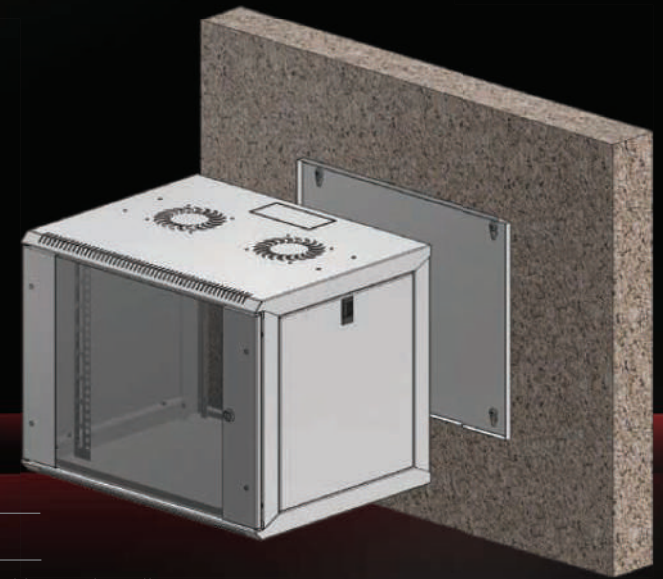

6U

7U

9U

12U

16U

20U

DOORS

Removable and lockable side panels of the new COM-BOX wall type cabinets offers easy access. Glass front door with special slotted design metal frame presents a modern view.

WALL MOUNTING

After mounting the rear panel of the cabinet on the wall with 4 screws, it is easy to hang and mount the cabinet.

MODULAR STRUCTURE

All unassembled COM-BOX cabinets are delivered in single packs offering protection for the transport.

UNASSEMBLED COST ADVANTAGE

With unassembled delivery option, the cabinet provides 75% space saving ensuring 75% transport and stock advantage.

COM-BOX WALL TYPE UNASSEMBLED CABINETS W=565mm D=450mm

Product Code	Product Description	U Measurement (U)	Product D (mm) WxH (mm)	Width: Between Rails (mm)	AN Wall Mounting Hole Spas (mm)	h Measurement (mm)	Package Dimensions (mm)	Number in the Package (pcs)	Product Net Weight (kg)	Product Gross Weight (kg)	Number on Pallet (pcs)	Pallet Dimensions (mm) WxH (mm)	Pallet Weight (kg)	DEPTH: Between rail and rear panel (mm)
MR.WTC06U45DEXX	6U W=565mm D=450mm Demonte COM-BOX	6U	565x450x310	19"	212	300	585x470x330	1	10,0	11,5	20	1200x1300x2400	436	443
MR.WTC07U45DEXX	7U W=565mm D=450mm Demonte COM-BOX	7U	565x450x355	19"	256	345	585x470x375	1	12,0	13,5	20	1200x1300x2400	436	443
MR.WTC09U45DEXX	9U W=565mm D=450mm Demonte COM-BOX	9U	565x450x445	19"	345	435	585x470x465	1	15,0	16,5	16	1200x1300x2280	330	443
MR.WTC12U45DEXX	12U W=565mm D=450mm Demonte COM-BOX	12U	565x450x580	19"	479	568	585x470x600	1	19,9	21,4	12	1200x1300x2150	350	443
MR.WTC16U45DEXX	16U W=565mm D=450mm Demonte COM-BOX	16U	565x450x755	19"	657	746	585x470x775	1	26,5	28,0	10	1200x1300x2450	346	443
MR.WTC20U45DEXX	20U W=565mm D=450mm Demonte COM-BOX	20U	565x450x935	19"	835	924	585x470x955	1	33,2	34,7	8	1200x1300x2250	322	443