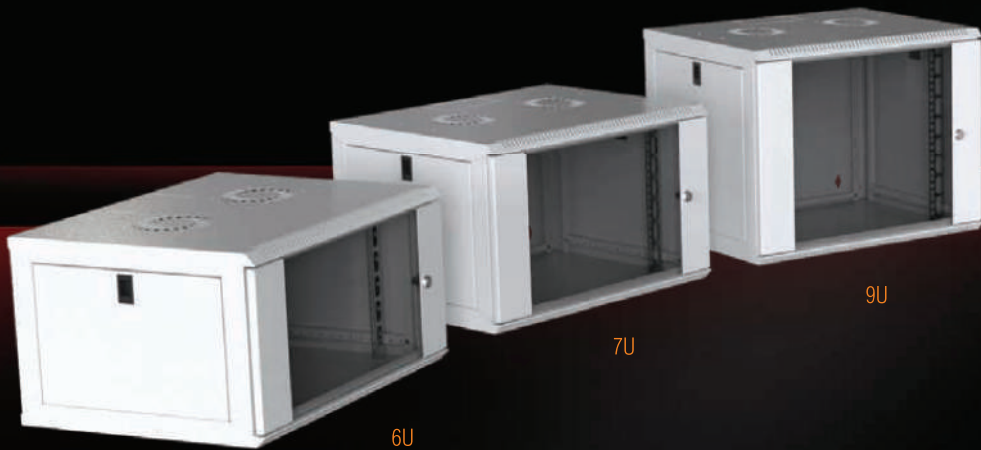

6U

7U

9U

12U

16U

20U

DOORS

Removable and lockable side panels of the new COM-BOX wall type cabinets offers easy access. Glass front door with special slotted design metal frame presents a modern view.

WALL MOUNTING

After mounting the rear panel of the cabinet on the wall with 4 screws, it is easy to hang and mount the cabinet.

MODULAR STRUCTURE

All unassembled COM-BOX cabinets are delivered in single packs offering protection for the transport.

UNASSEMBLED COST ADVANTAGE

With unassembled delivery option, the cabinet provides 75% space saving ensuring 75% transport and stock advantage.

COM-BOX WALL TYPE UNASSEMBLED CABINETS W=565mm D=450mm

Product Code	Product Description	U Measurement (U)	Product D (mm) WxH (mm)	Width: Between Rails (mm)	AN Wall Mounting Hole Spas (mm)	h Measurement (mm)	Package Dimensions (mm)	Number in the Package (pcs)	Product Net Weight (kg)	Product Gross Weight (kg)	Number on Pallet (pcs)	Pallet Dimensions (mm) WxH (mm)	Pallet Weight (kg)	DEPTH: Between rail and rear panel (mm)
MR.WTC06U45DEXX	6U W=565mm D=450mm Demonte COM-BOX	6U	565x450x310	19"	212	300	585x470x330	1	10,0	11,5	20	1200x1300x2400	436	443
MR.WTC07U45DEXX	7U W=565mm D=450mm Demonte COM-BOX	7U	565x450x355	19"	256	345	585x470x375	1	12,0	13,5	20	1200x1300x2400	436	443
MR.WTC09U45DEXX	9U W=565mm D=450mm Demonte COM-BOX	9U	565x450x445	19"	345	435	585x470x465	1	15,0	16,5	16	1200x1300x2280	330	443
MR.WTC12U45DEXX	12U W=565mm D=450mm Demonte COM-BOX	12U	565x450x580	19"	479	568	585x470x600	1	19,9	21,4	12	1200x1300x2150	350	443
MR.WTC16U45DEXX	16U W=565mm D=450mm Demonte COM-BOX	16U	565x450x755	19"	657	746	585x470x775	1	26,5	28,0	10	1200x1300x2450	346	443
MR.WTC20U45DEXX	20U W=565mm D=450mm Demonte COM-BOX	20U	565x450x935	19"	835	924	585x470x955	1	33,2	34,7	8	1200x1300x2250	322	443