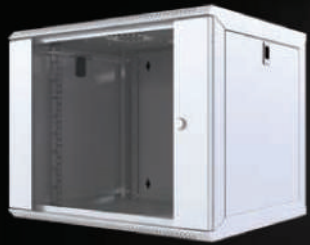

C U S T O M I Z E Y O U R O W N C O L O R
C N 2 1 0 W I S E A O N B O M I C O F O B

White