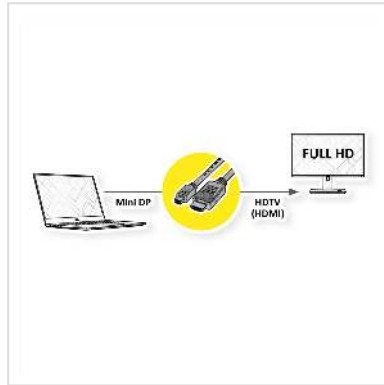

ROLINE Mini DisplayPort Cable, Mini DP-HDTV, M/M, black, 4.5 m

Product No.	11.04.5793
Manufacturer	ROLINE
Manufacturer No.	11.04.5793
EAN (single piece)	7611990134052

roline
Designed for Professionals

2K

Mini DisplayPort to HDTV cable for transferring content from your graphics card (DisplayPort) to your TV (HDTV) - with a quality of up to 1920x1080 @60Hz, incl. audio transmission!

- HDTV is the standard for digital video transmission in the TV/multimedia sector for e. g.: Connection of a TV set with HDMI interface to a player with Mini DisplayPort connection.
- Cable with one Mini DisplayPort and one HDTV plug. DisplayPort is signal compatible with HDMI.
- Note: A DisplayPort HDTV cable can only be used in one direction: the Mini DisplayPort connector can only be used on the data source side (e. g. graphics card, Macbook, Ultrabook, laptop/notebook or PC).

Technical specifications

Manufacturer	ROLINE
Product group	Cable
Product type	DisplayPort Monitor Cable
Colour	black
Length	4.5 m

Transfer quality	DisplayPort v1.1
Max. resolution	1920 x 1080 / 1920 x 1200 @60Hz (2K, Full HD)
side 1 connector	HDTV M
side 2 connector	DisplayPort Mini M
Side 1 Connector Type	Mini DisplayPort
Side 1 Connector Gender	Male
Side 2 Connector Type	HDTV
Side 2 Connector Gender	Male
Area of application	External
Cable shielding	Screened
Weight	198.7 g
Height of packaging (single piece)	35 mm
Width of packaging (single piece)	160 mm
Depth of packaging (single piece)	240 mm
Package weight (single piece)	0.2 kg