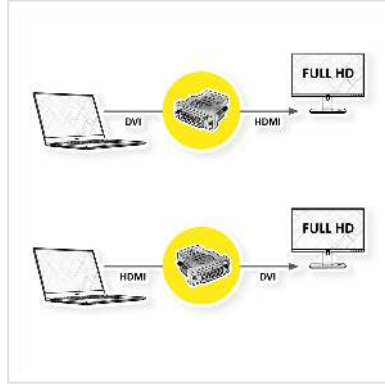

ROLINE DVI-HDMI Adapter, DVI M - HDMI F

Product No.	12.03.3116
Manufacturer	ROLINE
Manufacturer No.	12.03.3116
EAN (single piece)	7611990189076

roline
Designed for Professionals

2K

1080p
FULL HD

You want to connect your Plasma or LCD TV with HDMI interface to your DVI graphic card while using a HDMI cable?

Then you need our HDMI-DVI-Adapter!

- For connecting a HDMI cable to a DVI interface
- Adapter with 24+1 DVI Male (DVI-D) and HDMI Female

Technical specifications

Manufacturer	ROLINE
Product group	Adapters, Terminators, Converters
Product type	HDMI-DVI Adapter
Colour	black
Scope of delivery	1x Adapter
Max. resolution	1920 x 1080 / 1920 x 1200 @60Hz (2K, Full HD)
Side 1 connection (PC)	HDMI Female
Side 2 connection (Peripherals)	DVI Male
Side 1 Connector Type	DVI-D 24+1, Dual-Link

Side 1 Connector Gender	Male
Side 2 Connector Type	HDMI Type A
Side 2 Connector Gender	Female
Active / Passive	Passive
Conversion direction	DVI-HDMI
Area of application	External
Dimensions (HxWxD)	50 x 40 x 15 mm
Hand locking screws	Yes
Height	50 mm
Width	40 mm
Depth	15 mm
Weight	29.2 g
Height of packaging (single piece)	20 mm
Width of packaging (single piece)	90 mm
Depth of packaging (single piece)	140 mm
Package weight (single piece)	0.04 kg