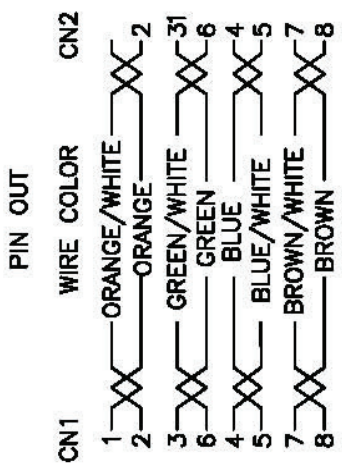

Datenblatt - Fiche technique - Data sheet

21.99.1065

VALUE UTP-Patchkabel Kat.6, LSOH, schwarz, 5,0 m

Cordon VALUE Cat.6 UTP LSOH, noir, 5,0 m

VALUE UTP Cable Cat.6, halogen-free, black, 5.0 m

Item no.	P.U. (pc./ctn.)	color	length	P.U. (pc./ctn.)	color	length
21.99.0201	200	Grey	1	200	Grey	1.5
21.99.0250	150	Grey	2	150	Grey	3
21.99.0202	150	Grey	2	100	Grey	5
21.99.0203	100	Grey	3	70	Grey	7
21.99.0205	70	Grey	5	50	Grey	10
21.99.0207	50	Grey	7	40	Grey	10
21.99.0210	40	Grey	10	250	Red	0.5
21.99.1021	250	Red	0.5	200	Red	1
21.99.1031	200	Red	1	150	Red	1.5
21.99.0251	150	Red	1.5	100	Red	2
21.99.1041	100	Red	2	70	Red	3
21.99.1051	70	Red	3	50	Red	5
21.99.1061	50	Red	5	40	Red	7
21.99.1071	40	Red	7	250	White	0.5
21.99.1081	250	White	0.5	200	White	1
21.99.1026	200	White	1	150	White	1.5
21.99.1036	150	White	1.5	100	White	2
21.99.0256	100	White	2	70	White	3
21.99.1046	70	White	3	50	White	5
21.99.1056	50	White	5	40	White	7
21.99.1066	40	White	7	250	Yellow	0.5
21.99.1076	250	Yellow	0.5	200	Yellow	1
21.99.1086	200	Yellow	1	150	Yellow	1.5
21.99.1022	150	Yellow	1.5	100	Yellow	2
21.99.1032	100	Yellow	2	70	Yellow	3
21.99.0252	70	Yellow	3	50	Yellow	5
21.99.1042	50	Yellow	5	40	Yellow	7
21.99.1052	40	Yellow	7	250	Grey	0.5
21.99.1062	250	Grey	0.5	200	Grey	1
21.99.1072	200	Grey	1	150	Grey	1.5
21.99.1082	150	Grey	1.5	100	Grey	2
	100	Grey	2	70	Grey	3
	70	Grey	3	50	Grey	5
	50	Grey	5	40	Grey	7
	40	Grey	7			

BAG TO BE SEALED

ELECTRONIC TEST:
A.OPEN/SHORT/INTERMITTENCE: 100%.

Marking: UTP CAT6 NETWORKING CABLE LSOH 24AWG*4P ISOMEC 11801 & EN 50288 & ANSI/ITA-568-C.2 IEC 60332-1 IEC 60332-3C MATERIAL LIST:

NO.	PKTS NAME	SPECIFICATION DESCRIPTION
①	CABLE	UTP [24AWG (CCA)*4P]*4 LSOH OD:6.0±0.3mm
②	RJ45 CONNECTOR	RJ45,8P8C,TWO FORK GOLD PLATED CONTACTS 30", RJ45 PLUG WITH NOSE
③	MOLDING	MOLDING LSOH
④	Package	1PCS/blank Polybag + sticker, 10pcs/Big bag