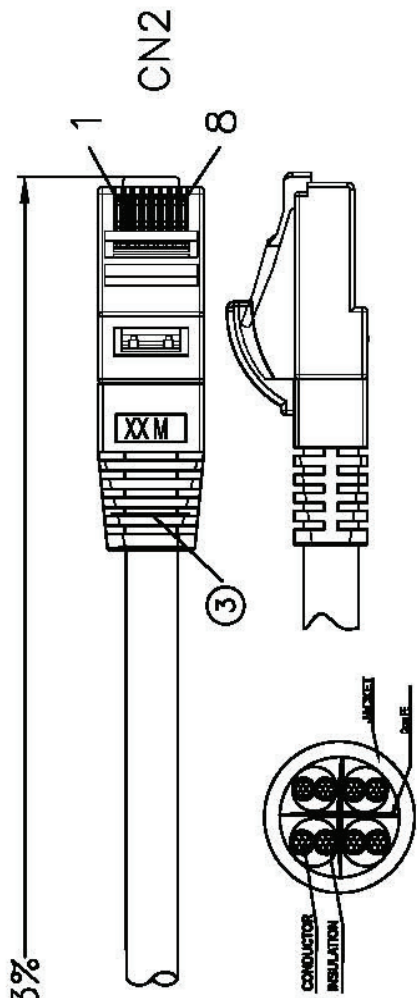

Datenblatt - Fiche technique - Data sheet

21.99.1065

VALUE UTP-Patchkabel Kat.6, LSOH, schwarz, 5,0 m

Cordon VALUE Cat.6 UTP LSOH, noir, 5,0 m

VALUE UTP Cable Cat.6, halogen-free, black, 5.0 m

Item no.	P.U. (pc./ctn.)	color	length	P.U. (pc./ctn.)	color	length
21.99.0201	200	Grey	1	200	Grey	1.5
21.99.0250	150	Grey	2	150	Grey	3
21.99.0202	150	Grey	2	100	Grey	5
21.99.0203	100	Grey	3	70	Grey	7
21.99.0205	70	Grey	5	50	Grey	10
21.99.0207	50	Grey	7	40	Grey	10
21.99.0210	40	Grey	10	250	Red	0.5
21.99.1021	250	Red	0.5	200	Red	1
21.99.1031	200	Red	1	150	Red	1.5
21.99.0251	150	Red	1.5	100	Red	2
21.99.1041	100	Red	2	70	Red	3
21.99.1051	70	Red	3	50	Red	5
21.99.1061	50	Red	5	40	Red	7
21.99.1071	40	Red	7	250	White	0.5
21.99.1081	250	White	0.5	200	White	1
21.99.1026	200	White	1	150	White	1.5
21.99.1036	150	White	1.5	100	White	2
21.99.0256	100	White	2	70	White	3
21.99.1046	70	White	3	50	White	5
21.99.1056	50	White	5	40	White	7
21.99.1066	40	White	7	250	Yellow	0.5
21.99.1076	250	Yellow	0.5	200	Yellow	1
21.99.1086	200	Yellow	1	150	Yellow	1.5
21.99.1022	150	Yellow	1.5	100	Yellow	2
21.99.1032	100	Yellow	2	70	Yellow	3
21.99.0252	70	Yellow	3	50	Yellow	5
21.99.1042	50	Yellow	5	40	Yellow	7
21.99.1052	40	Yellow	7	250	Grey	0.5
21.99.1062	250	Grey	0.5	200	Grey	1
21.99.1072	200	Grey	1	150	Grey	1.5
21.99.1082	150	Grey	1.5	100	Grey	2
	100	Grey	2	70	Grey	3
	70	Grey	3	50	Grey	5
	50	Grey	5	40	Grey	7
	40	Grey	7			

BAG TO BE SEALED

ELECTRONIC TEST:
A.OPEN/SHORT/INTERMITTENCE: 100%.

Marking: UTP CAT6 NETWORKING CABLE LSOH 24AWG*4P ISOMEC 11801 & EN 50288 & ANSI/ITA-568-C.2 IEC 60332-1 IEC 60332-3C MATERIAL LIST:

NO.	PKTS NAME	SPECIFICATION DESCRIPTION
①	CABLE	UTP [24AWG (CCA)*4P]*4 LSOH OD:6.0±0.3mm
②	RJ45 CONNECTOR	RJ45,8P8C,TWO FORK GOLD PLATED CONTACTS 30", RJ45 PLUG WITH NOSE
③	MOLDING	MOLDING LSOH
④	Package	1PCS/blank Polybag + sticker, 10pcs/Big bag