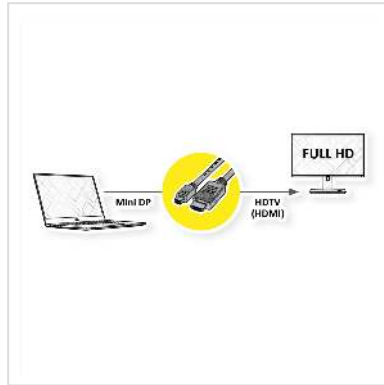

VALUE Mini DisplayPort Cable, Mini DP-HDTV, M/M, black, 2 m

Product No.	11.99.5791
Manufacturer	VALUE
Manufacturer No.	11.99.5791
EAN (single piece)	7611990135639

2K

Mini DisplayPort to HDTV cable for transferring content from your graphics card (DisplayPort) to your TV (HDTV) - with a quality of up to 1920x1080 @60Hz, incl. audio transmission!

- HDTV is the standard for digital video transmission in the TV/multimedia sector for e. g.: Connection of a TV set with HDMI interface to a player with Mini DisplayPort connection.
- Cable with one Mini DisplayPort and one HDTV plug. DisplayPort is signal compatible with HDMI.
- Note: A DisplayPort HDTV cable can only be used in one direction: the Mini DisplayPort connector can only be used on the data source side (e. g. graphics card, Macbook, Ultrabook, laptop/notebook or PC).

Technical specifications

Manufacturer	VALUE
Product group	Cable
Product type	DisplayPort Monitor Cable
Colour	black
Length	2 m

Transfer quality	DisplayPort v1.1
Max. resolution	1920 x 1080 / 1920 x 1200 @60Hz (2K, Full HD)
side 1 connector	HDTV M
side 2 connector	DisplayPort Mini M
Side 1 Connector Type	Mini DisplayPort
Side 1 Connector Gender	Male
Side 2 Connector Type	HDTV
Side 2 Connector Gender	Male
Area of application	External
Cable shielding	Screened
Weight	70.9 g
Height of packaging (single piece)	15 mm
Width of packaging (single piece)	140 mm
Depth of packaging (single piece)	140 mm
Package weight (single piece)	0.1 kg