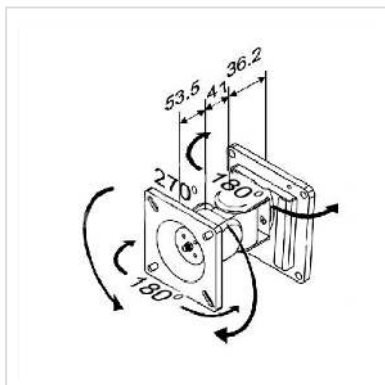

VALUE LCD Monitor Wall Mount Kit, 2 Joints, black

Product No.	17.99.1121
Manufacturer	VALUE
Manufacturer No.	17.99.1121
EAN (single piece)	7611990191376

- For screen sizes: 36 cm up to 61 cm
- Weight capacity: up to 8 kg
- Tilttable: 180° up or down
- Rotatable: 180° right or left
- Swiveling (Pivot function): 270°
- Meets VESA standard VESA 75 (75 x 75 mm) and VESA 100 (100 x 100 mm)
- Material: Cold steel construction
- Colour: Black

Technical specifications

Manufacturer	VALUE
Product group	LCD-Monitor arms
Product type	Monitor Arms, wall mount
Colour	black
Load capacity	8 kg
Quantity of pivots	2
Fixing	wall mount
Maximal arm length	100 mm
Adjustments	Adjustable spring gauge
Number of monitors	1
VESA 75 x 75 mm	Yes

VESA 100 x 100 mm	Yes
Material group	metal
Weight	731.4 g
Height of packaging (single piece)	150 mm
Width of packaging (single piece)	120 mm
Depth of packaging (single piece)	120 mm
Package weight (single piece)	0.6 kg