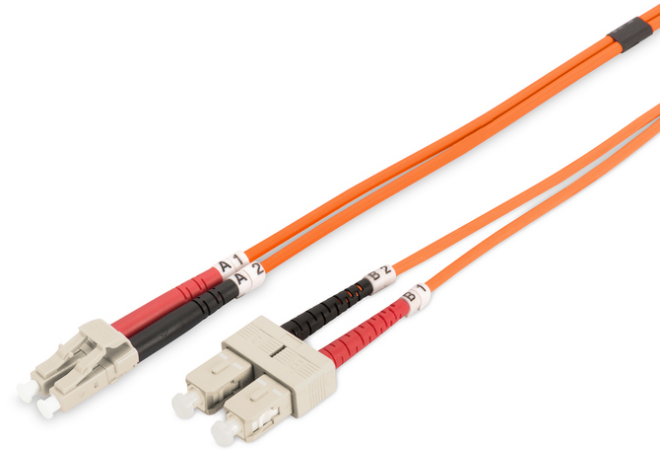

# DIGITUS Fiber Optic Multimode Patch Cord, LC / SC

**DK-2532-03**  
**EAN 4016032249412**

**FO patch cord, duplex, LC to SC MM OM2 50/125 μ, 3 m**

FO patch cord, duplex, LC to SC,MM OM2 50/125 μ, 3 m

**Future-oriented standards and high-end quality for your network.**

- Duplex cable
- LSOH
- Connector with ceramic ferrule
- Cable diameter 3 mm
- Single packed with test-report
- Assortment: Fiber Optic Patch Cables

- Boot: two-color
- Cable type: I-VH 2G50/125μ
- Color cable: orange
- Connector 1: LC
- Connector 2: SC
- Fiber class: OM2
- Fiber diameter: 50/125μ
- Mode: Multimode
- Packaging: DIGITUS Polybag
- Length: 3 m

**More images:**

Part No.	DK-2532-03			
Length	3 m			
Cable Type	Duplex MM 50/125		OM2 LSZH	
	END A		END B	
Connector Type	LC		SC	
Insertion Loss (dB)	0.1	0.06	0.12	0.11
Return Loss (dB)	31.9	31.3	33.1	35.9
Q.C.	PASS			