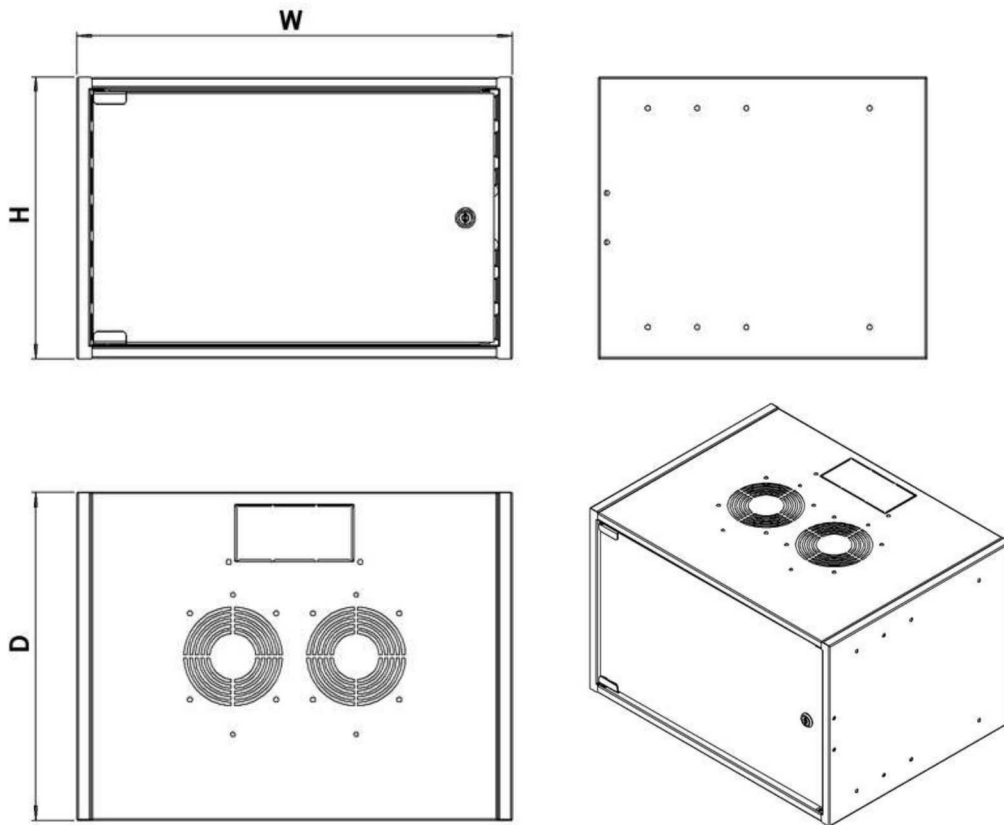

TS EN
61587-1
2022

» Soho box ; series Wall mounted cabinets are the preferred products with 19" W=530mm D=300/ and 400mm physical dimensions, low cost requirement and superior logistics cost efficiency.

» D=400mm ; 4 different U heights- 4U,7U,9U,12U customers are offered a choice. D=300mm offers simple network distribution with 7U height dimension.

» Soho box ; Wall mounted cabinets are offered as assembled or demounted packaged as standard. Flatpack option saves up to 60% on shipping costs and warehouse space.

PROVIDES BENEFITS IN FLAT-PACK LOGISTICS

Pieces on Pallet	Quantity
4U Flatpack Soho	60 pieces
7U Flatpack Soho	60 pieces
9U Flatpack Soho	50 pieces
12U Flatpack Soho	40 pieces

Product code	Product Description W=540 D=300 mm	Dimensions (W*H*D)	Product Kg
SL.SOH07U30.C0	7U 19" Wall Type SOHO Cabinet W=540mm D=300mm	540x350x300 mm	8 kg
SL.SOH09U30.C0	9U 19" Wall Type SOHO Cabinet W=540mm D=300mm	540x440x300 mm	9 kg
SL.SOH12U30.C0	12U 19" Wall Type SOHO Cabinet W=540mm D=300mm	540x570x300 mm	11 kg
Product code	Product Description W=530 D=400 mm	Dimensions (W*H*D)	Product Kg
SL.SOH07U40.C0	7U 19" Wall Type SOHO Cabinet W=530mm D=400mm	530x350x400 mm	10 kg
SL.SOH09U40.C0	9U 19" Wall Type SOHO Cabinet W=530mm D=400mm	530x440x400 mm	11 kg
SL.SOH12U40.C0	12U 19" Wall Type SOHO Cabinet W=530mm D=400mm	530x570x400 mm	13 kg