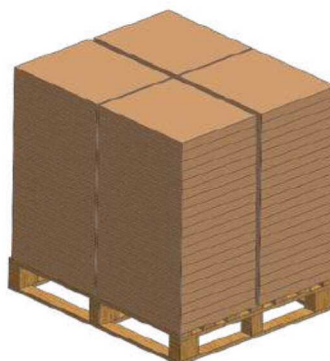

TS EN
61587-1
2022

» Soho box ; series Wall mounted cabinets are the preferred products with 19" W=530mm D=300/ and 400mm physical dimensions, low cost requirement and superior logistics cost efficiency.

» D=400mm ; 4 different U heights- 4U,7U,9U,12U customers are offered a choice. D=300mm offers simple network distribution with 7U height dimension.

» Soho box ; Wall mounted cabinets are offered as assembled or demounted packaged as standard. Flatpack option saves up to 60% on shipping costs and warehouse space.

PROVIDES BENEFITS IN FLAT-PACK LOGISTICS

Pieces on Pallet	Quantity
4U Flatpack Soho	60 pieces
7U Flatpack Soho	60 pieces
9U Flatpack Soho	50 pieces
12U Flatpack Soho	40 pieces

Product code	Product Description W=540 D=300 mm	Dimensions (W*H*D)	Product Kg
SL.SOH07U30.C0	7U 19" Wall Type SOHO Cabinet W=540mm D=300mm	540x350x300 mm	8 kg
SL.SOH09U30.C0	9U 19" Wall Type SOHO Cabinet W=540mm D=300mm	540x440x300 mm	9 kg
SL.SOH12U30.C0	12U 19" Wall Type SOHO Cabinet W=540mm D=300mm	540x570x300 mm	11 kg
Product code	Product Description W=530 D=400 mm	Dimensions (W*H*D)	Product Kg
SL.SOH07U40.C0	7U 19" Wall Type SOHO Cabinet W=530mm D=400mm	530x350x400 mm	10 kg
SL.SOH09U40.C0	9U 19" Wall Type SOHO Cabinet W=530mm D=400mm	530x440x400 mm	11 kg
SL.SOH12U40.C0	12U 19" Wall Type SOHO Cabinet W=530mm D=400mm	530x570x400 mm	13 kg