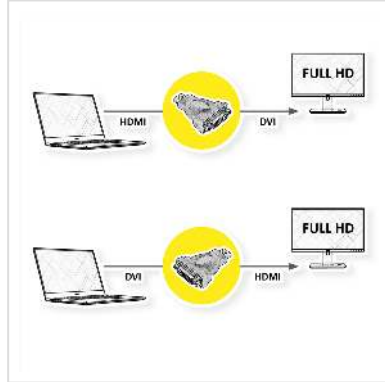

ROLINE HDMI-DVI Adapter, HDMI M - DVI F

Product No.	12.03.3115
Manufacturer	ROLINE
Manufacturer No.	12.03.3115
EAN (single piece)	7611990175741

roline
Designed for Professionals

2K

1080p
FULL HD

You want to connect your Plasma or LCD TV with HDMI interface to your DVD-player or Set-Top-Box while using a DVI cable?

Then you need our HDMI-DVI-Adapter!

- For connecting a DVI cable to a HDMI interface
- Adapter with HDMI Male and 24+1 DVI Female (DVI-D)

Technical specifications

Manufacturer	ROLINE
Product group	Adapters, Terminators, Converters
Product type	HDMI-DVI Adapter
Colour	black
Scope of delivery	1x Adapter
Max. resolution	1920 x 1080 / 1920 x 1200 @60Hz (2K, Full HD)
Side 1 connection (PC)	HDMI Male
Side 2 connection (Peripherals)	DVI Female
Side 1 Connector Type	HDMI Type A

Side 1 Connector Gender	Male
Side 2 Connector Type	DVI-D 24+1, Dual-Link
Side 2 Connector Gender	Female
Active / Passive	Passive
Conversion direction	HDMI-DVI
Area of application	External
Dimensions (HxWxD)	50 x 40 x 15 mm
Height	50 mm
Width	40 mm
Depth	15 mm
Weight	29.3 g
Height of packaging (single piece)	10 mm
Width of packaging (single piece)	70 mm
Depth of packaging (single piece)	130 mm
Package weight (single piece)	0.032 kg