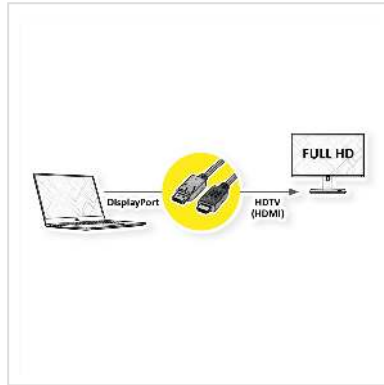

ROLINE DisplayPort Cable, DP - HDTV, M/M, black, 2 m

Product No.	11.04.5781
Manufacturer	ROLINE
Manufacturer No.	11.04.5781
EAN (single piece)	7611990133673

2K

DisplayPort to HDTV cable for transferring content from your graphics card (DisplayPort) to your TV (HDTV) - with a quality of up to 1920x1080 @60Hz, incl. audio transmission!

- HDTV is the standard for digital video transmission in the TV/multimedia sector for e. g.: Connection of a TV set with HDMI interface to a player with DisplayPort connection.
- Cable with one DisplayPort and one HDTV plug.
- Note: A DisplayPort HDTV cable can only be used in one direction: the DisplayPort connector can only be used on the data source side (e. g. graphics card).

Technical specifications

Manufacturer	ROLINE
Product group	Cable
Product type	DP HDTV cable
Colour	black
Length	2 m
Transfer quality	DisplayPort v1.1

Max. resolution	1920 x 1080 / 1920 x 1200 @60Hz (2K, Full HD)
side 1 connector	DisplayPort Stecker
side 2 connector	HDTV M
Side 1 Connector Type	DisplayPort
Side 1 Connector Gender	Male
Side 2 Connector Type	HDTV
Side 2 Connector Gender	Male
Area of application	External
Cable shielding	Screened
Weight	88.4 g
Height of packaging (single piece)	15 mm
Width of packaging (single piece)	180 mm
Depth of packaging (single piece)	260 mm
Package weight (single piece)	0.1 kg