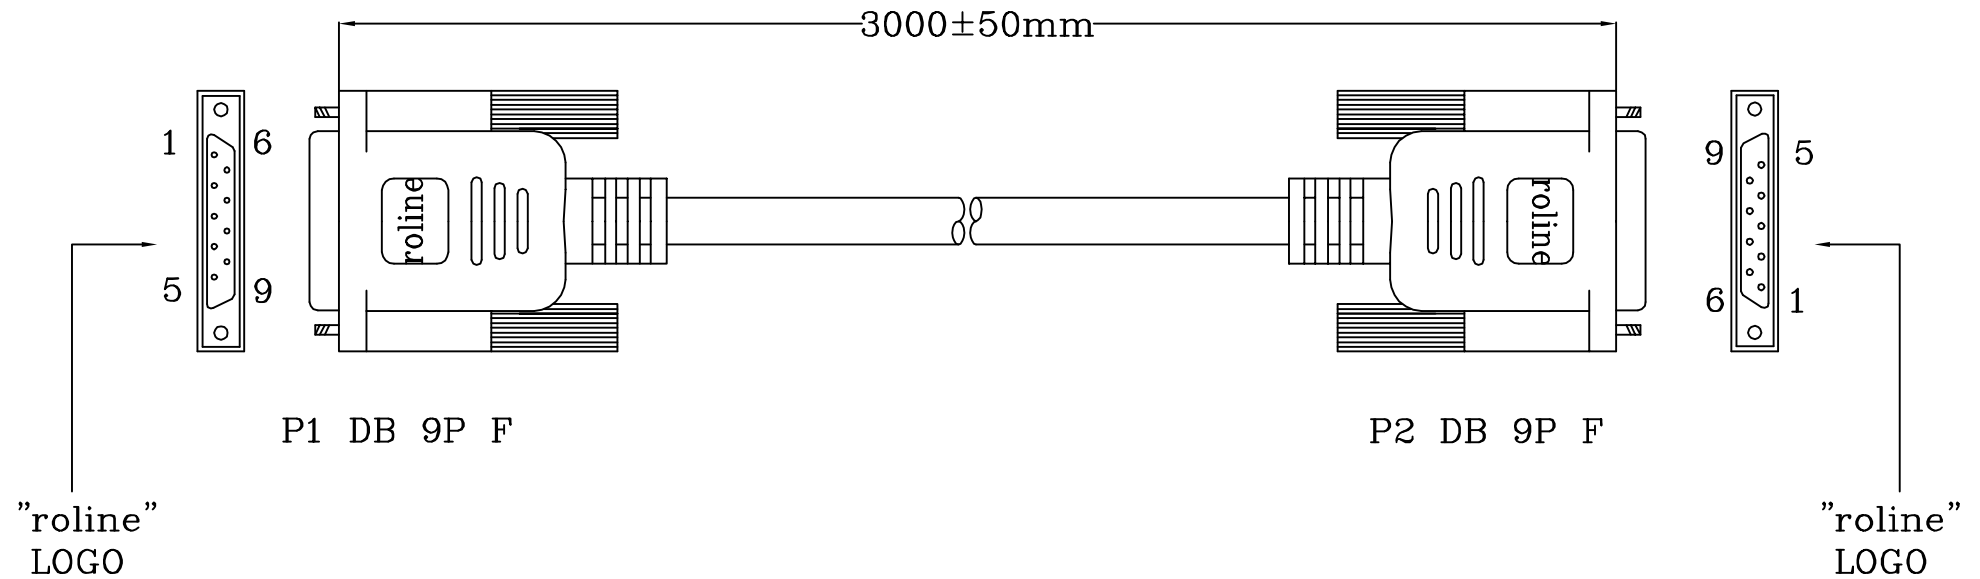

Datenblatt - Fiche technique - Data sheet

11.01.9030

ROLINE 9-9pol. Link-Kabel, 3,0m

ROLINE Câble Link, 9 pôles, 3,0m

ROLINE Serial Link Cable, DB9 F - F, 3 m

PIN OUT

P1	P2
1	7
2	3
3	2
4	6,8
5	5
6,8	4
7	1
9	9
SHIELD	SHIELD

MATERIAL LIST

NO	DESCRIPTION	Q'TY
1	CABLE: NON-UL 28AWG 8C SINGLE SHIELD JACKET COLOR: BEIGE	1
2	DB9 FEMALE SOLDER TYPE	2
3	SCREW #4-40	4
4	INSIDE MOLDING	g
5	OUTSIDE MOLDING PVC COLOR: BEIGE	g

11.01.9030

DRAWN BY	SCALE: NONE	
CHECK BY	UNIT: mm	
APPROVED BY	REV: A.1	

REVISION	DESCRIPTION	APPROVED BY	DATE