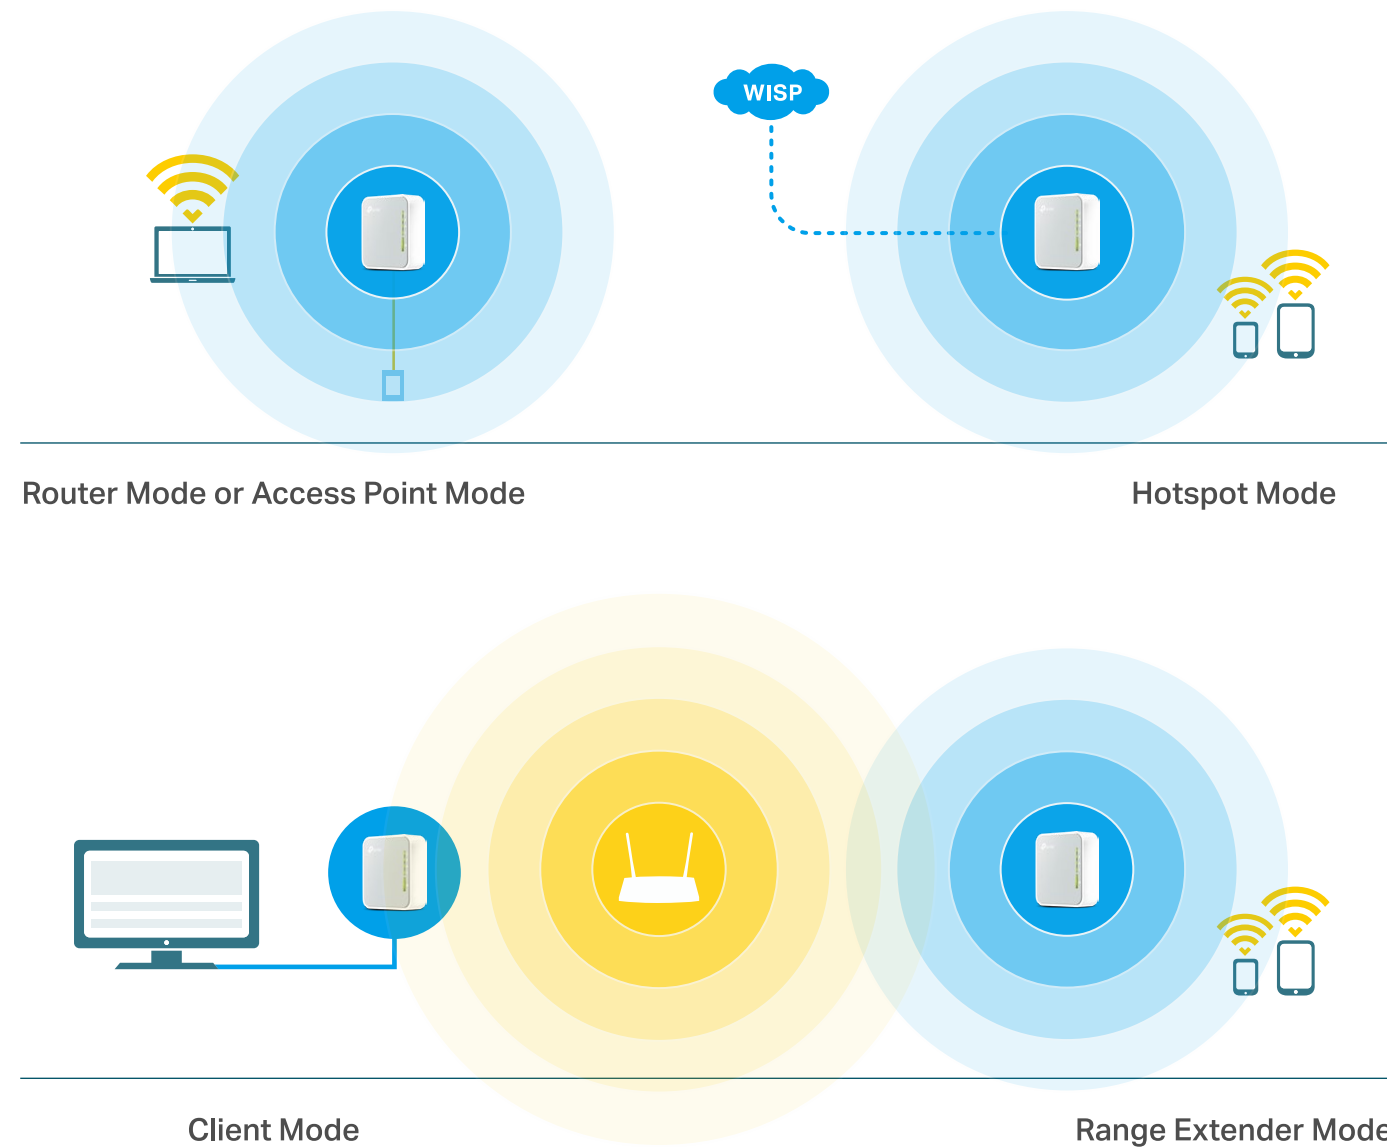

AC750 Wi-Fi Travel Router

Fast Wi-Fi Travels
with You

TL-WR902AC

300Mbps+433Mbps
Dual Band Wi-Fi

Multi-Mode

Compact
Design

Highlights

Quick Mode Selection

To meet the wireless needs of almost any situation you might encounter, the TL-WR902AC features Router, Hotspot, Range Extender, Client and Access Point Modes.

During Travel

- Router Mode: create your own private Wi-Fi network via Ethernet or 3G/4G modem*
* 3G/4G modem is only supported in some regions.
- Hotspot Mode: turn existing Wi-Fi into a private wireless network

At Home

- Access Point Mode: connect Wi-Fi devices to any wired network
- Range Extender Mode: expand an existing router's Wi-Fi coverage
- Client Mode: connect Ethernet devices to a Wi-Fi network

Features

Ease of Use

- **Intuitive Web UI** – Ensures quick and simple Installation without hassle
- **Fast Encryption** – One-touch WPA wireless security encryption with the WPS button
- **Hassle-free Management with Tether App** – Network management is made easy with the TP-Link Tether App, available on any Android and iOS device
- **USB 2.0 Port for Fast Sharing** – A USB 2.0 port makes it easy to share photos, videos, and music across your home network. Through the router's FTP server, you can also access your files and media from network devices remotely