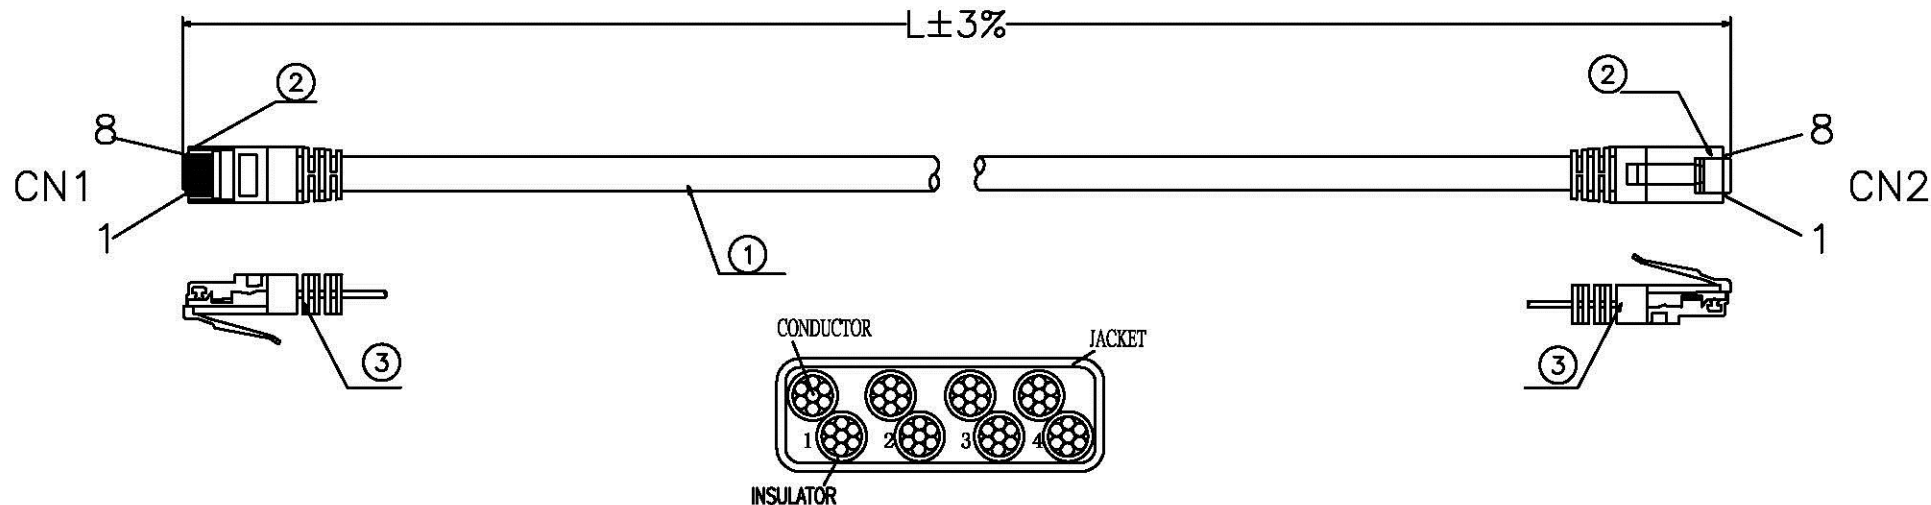

Datenblatt - Fiche technique - Data sheet

**21.99.0961**

VALUE UTP-Patchkabel konf. Kat. 6, schwarz, 1,0 m, extra-flach

Cordon VALUE Cat.6 UTP confectionné, noir, 1,0 m, plat

VALUE UTP Patch Cord, Cat.6, black, 1.0 m, extra-flat

MATERIAL LIST:

NO.	PARTS NAME	SPECIFICATION DESCRIPTION
①	CABLE	(7/0.10BA*1PR)*4P COLOR: BLACK OD:1.5±0.2*6.2±0.2mm
②	RJ45 CONNECTOR	RJ45,8P8C,GOLD PLATED CONTACTS
③	MOLDING PVC	MOLDING PVC 50P COLOR: BLACK

CABLE MARKING: CAT.6 UTP FLAT CABLE

ELECTRONIC TEST:

A.OPEN/SHORT/INTERMITTENCE: 100%.

item no.	length	color
21.99.0960	0.5m	black
21.99.0961	1m	black
21.99.0962	2m	black
21.99.0963	3m	black
21.99.0965	5m	black

PIN OUT

ITEM NO.	21.99.0960,, 21.99.0961, 21.99.0962, 21.99.0963, 21.99.0965				
DESC.	VALUE Cat. 6 UTP Flat Patch Cord, black				
APPROVED BY					
DATE	2012.03.20	PAGE			OF

**rotronic**