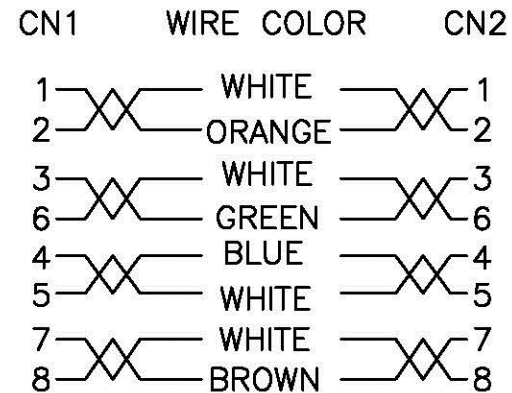

Datenblatt - Fiche technique - Data sheet

**21.99.0961**

VALUE UTP-Patchkabel konf. Kat. 6, schwarz, 1,0 m, extra-flach

Cordon VALUE Cat.6 UTP confectionné, noir, 1,0 m, plat

VALUE UTP Patch Cord, Cat.6, black, 1.0 m, extra-flat

MATERIAL LIST:

NO.	PARTS NAME	SPECIFICATION DESCRIPTION
①	CABLE	(7/0.10BA*1PR)*4P COLOR: BLACK OD:1.5±0.2*6.2±0.2mm
②	RJ45 CONNECTOR	RJ45,8P8C,GOLD PLATED CONTACTS
③	MOLDING PVC	MOLDING PVC 50P COLOR: BLACK

CABLE MARKING: CAT.6 UTP FLAT CABLE

ELECTRONIC TEST:

A.OPEN/SHORT/INTERMITTENCE: 100%.

item no.	length	color
21.99.0960	0.5m	black
21.99.0961	1m	black
21.99.0962	2m	black
21.99.0963	3m	black
21.99.0965	5m	black

PIN OUT

ITEM NO.	21.99.0960,, 21.99.0961, 21.99.0962, 21.99.0963, 21.99.0965				
DESC.	VALUE Cat. 6 UTP Flat Patch Cord, black				
APPROVED BY					
DATE	2012.03.20	PAGE			OF

**rotronic**