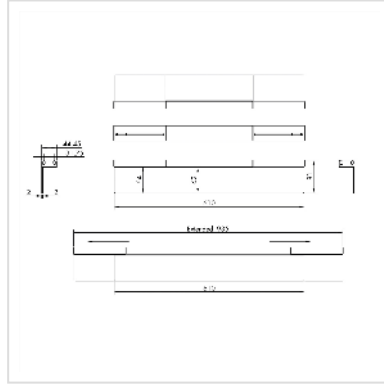

Slide Rails 1 Pair, , variable depth 610-935mm, black

Product No.	26.99.0414
Manufacturer	VALUE
Manufacturer No.	26.99.0414
EAN (single piece)	7630049628892

Slide rails for supporting heavy 19" shelves for screw mounting on the 19" grid spars. Suitable for cabinet depths from 800 mm to 1000 mm

- Slide rails, screw mounting on the 19" grid spars
- Suitable for cabinet depths from 800-1100mm
- Serve to support heavy 19" shelves
- Two 19" levels are required for mounting
- Maximum load 90kg

Technical specifications

Manufacturer	VALUE
Product group	19"-/10"-Shelf
Product type	Slide
Colour	black
Scope of delivery	1 pair (2 rails)
Maximum weight capacity	90 kg
Weight	3.53 kg
Height of packaging (single piece)	70 mm

Width of packaging (single piece)	120 mm
--------------------------------------	--------

Depth of packaging (single piece)	630 mm
--------------------------------------	--------

Package weight (single piece)	4 kg
----------------------------------	------