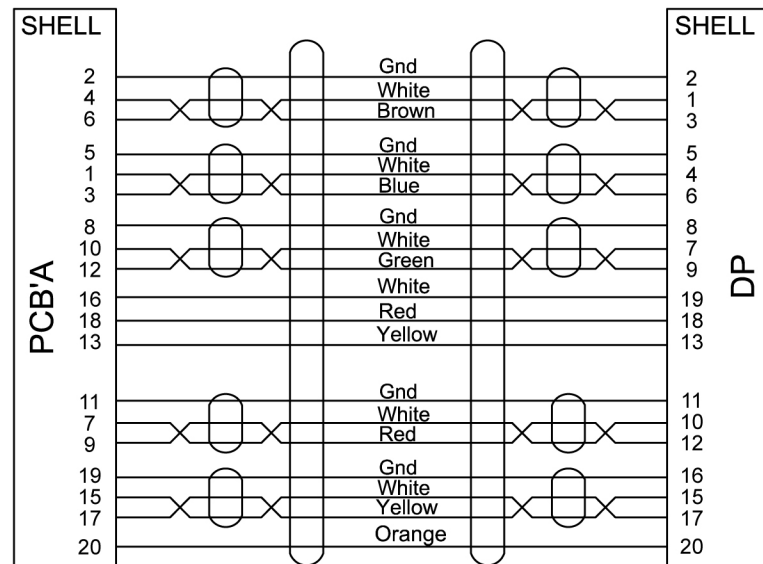

Datenblatt - Fiche technique - Data sheet

11.04.5787

ROLINE DisplayPort Kabel DP - UHDTV, ST/ST, schwarz, 3,0 m

ROLINE Câble DisplayPort DP - UHDTV, M/M, noir, 3,0 m

ROLINE DisplayPort Cable, DP - UHDTV, M/M, black, 3.0 m

RoHS Compliant

P1

HDMI MALE

P2

Pin Assignment

Test requirement:

Resolution: 4K*2K@60HZ

Table :

P/N	Length
11.04.5785	1000 ± 20 mm
11.04.5786	2000 ± 30 mm
11.04.5787	3000 ± 40 mm

- 1 Cable [30AWG(7/0.1T)x1P+D+AL+MYLAR]x5P+30AWG(7/0.1T)x5C+F+ADB16/5/0.12(AL) ◦
Jacket : PVC, Black ◦ O.D.=6.0±0.20mm ◦
- 2 DP Connector Male, Solder, Gold Plated ◦
- 3 Clip DP
- 4 Shell DP : ABS, Black
- 5 HDMI Connector DP to HDMI PCB'A, Gold Plated
Shell : ABS, Black
- 6 PE LDPE
- 7 PVC 60P, Black