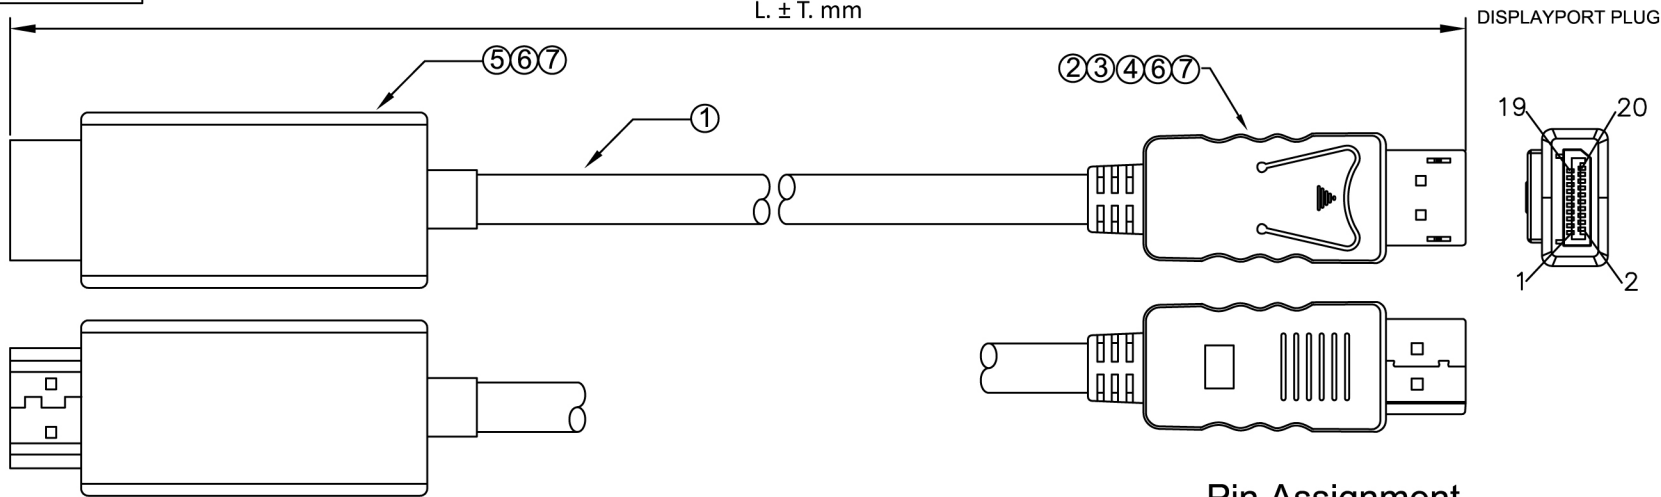

Datenblatt - Fiche technique - Data sheet

11.04.5787

ROLINE DisplayPort Kabel DP - UHDTV, ST/ST, schwarz, 3,0 m

ROLINE Câble DisplayPort DP - UHDTV, M/M, noir, 3,0 m

ROLINE DisplayPort Cable, DP - UHDTV, M/M, black, 3.0 m

RoHS Compliant

P1

HDMI MALE

P2

Pin Assignment

Test requirement:

Resolution: 4K*2K@60HZ

Table :

P/N	Length
11.04.5785	1000 ± 20 mm
11.04.5786	2000 ± 30 mm
11.04.5787	3000 ± 40 mm

- 1 Cable [30AWG(7/0.1T)x1P+D+AL+MYLAR]x5P+30AWG(7/0.1T)x5C+F+ADB16/5/0.12(AL) ◦
Jacket : PVC, Black ◦ O.D.=6.0±0.20mm ◦
- 2 DP Connector Male, Solder, Gold Plated ◦
- 3 Clip DP
- 4 Shell DP : ABS, Black
- 5 HDMI Connector DP to HDMI PCB'A, Gold Plated
Shell : ABS, Black
- 6 PE LDPE
- 7 PVC 60P, Black

REV.	DATE	CONTENTS OF CHANGE	DESIGNER	TOL ±	APPROVAL	CHECK	DRAWING	DESIGN	DRAWING NAME	ROLINE DisplayPort Cable, DP-UHDTV, M/M		
				RANGE	PHILP	PHILP		TREE	DATE	PART NO.	11.04.5785, 11.04.5786, 11.04.5787	ROO
1				0~6					2016-05-6			
2				6~30								
3				30~80								
4				80~180								
5				180~315								
				315~800								