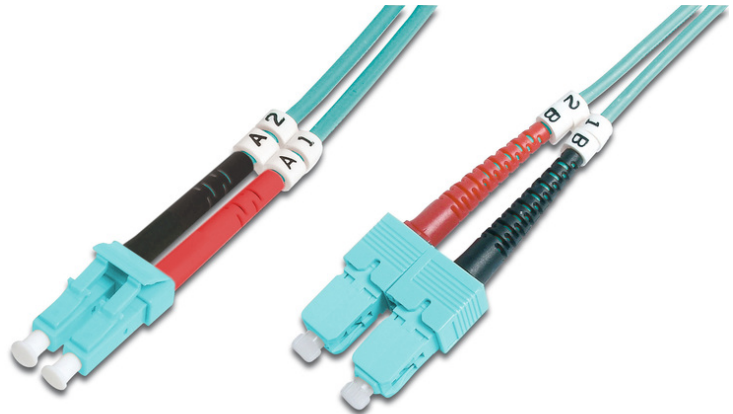

# DIGITUS Fiber Optic Multimode Patch Cord, OM 3, LC / SC

DK-2532-02/3  
EAN 4016032249580

**FO patch cord, duplex, LC to SC MM OM3 50/125 μ, 2 m**

FO patch cord, duplex, LC to SC,MM OM3 50/125 μ, 2 m

**Future-oriented standards and high-end quality for your network.**

- Duplex cable
- LSOH
- Connector with ceramic ferrule
- Cable diameter 2 mm
- Single packed with test-report
- Assortment: Fiber Optic Patch Cables

- Boot: two-color
- Cable type: I-VH 2G50/125μ
- Color cable: aqua
- Connector 1: LC
- Connector 2: SC
- Fiber class: OM3
- Fiber diameter: 50/125μ
- Mode: Multimode
- Packaging: DIGITUS Polybag
- Length: 2 m

**More images:**

Part No.	DK-2532-02/3			
Length	2 m			
Cable Type	Duplex MM 50/125		OM3 LSZH	
	END A	END B		
Connector Type	LC		SC	
Insertion Loss (dB)	0.17	0.1	0.14	0.08
Return Loss (dB)	32.2	39.2	34.9	35.3
Q.C.	PASS			