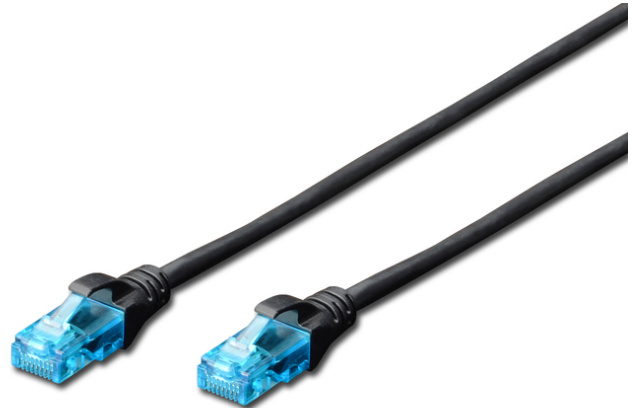

# DIGITUS CAT 5e U/UTP patch cord

DK-1512-005/BL  
EAN 4016032320722

### CAT 5e U-UTP patch cord, PVC AWG 26/7, length 0.5 m, black

The DIGITUS® Category 5e Class D patch cords are manufactured and tested to the ISO/IEC 11801 and DIN EN 50173 Category 5e specifications. They will guarantee the installed cabling system is compliant with the ISO & EN channel specification requirements and will provide optimum performance levels of DIGITUS® Category 5e cabling. The performance is tested up to 100 MHz inclusive performance characteristics such as near end cross talk ("NEXT"). DIGITUS® patch cords are designed and produced to fulfill the highest requirements of various application areas in full volume. Each cable is fitted with a molded boot which comes with kink protection and strain relief. Furthermore the boot is equipped with a latch protection that prevents the latching lever against breaking. You can easily identify the Category 5e, because of the transparent blue colored connector.

**Future-oriented standards and high-end quality for your network.**

- 2x RJ45 (8P8C) connectors
- Boots with kink protection, strain relief and latch protection
- Length marking on boot
- Assortment: Twisted Pair Patch Cables
- Configuration: 1:1
- Connector 1: Modular RJ45 (8/8) plug
- Connector 2: Modular RJ45 (8/8) plug
- Packaging: DIGITUS Polybag
- Category: CAT 5e
- Shielding: U-UTP, unshielded
- Length: 0.5 m
- Color: black
- Jacket: PVC
- Slim Version: no
- Structure: 4 x 2 AWG 26/7, twisted pair