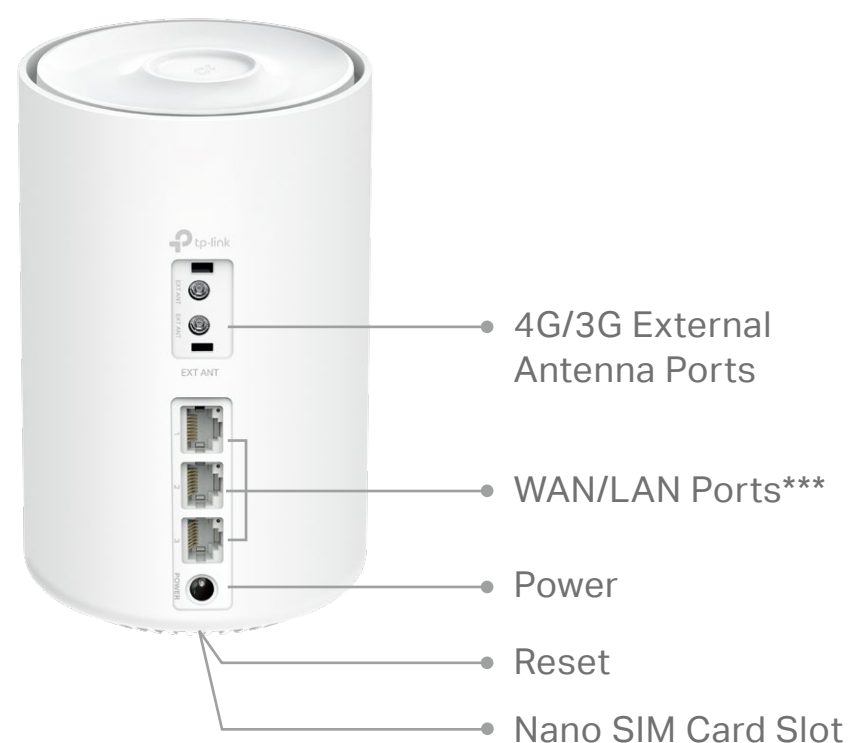

Specifications

Hardware

- Ethernet Port: 3 Gigabit ports (WAN/LAN auto-sensing)
- Button: 1 RESET button on the underside
- Antenna: 2 LTE antennas, 2 Wi-Fi antennas
- Power Consumption (with power adapter): 14.6 W max
- Dimensions (W × D × H): 4.13 × 4.13 × 6.57 in (105 × 105 × 167 mm)
- Power Adapter Input: 100-240 V~ 50-60 Hz 0.6 A
- Power Adapter Output: 12 V 1.5 A

Wireless

- 4G: FDD-LTE: B1/B3/B5/B7/B8/B20/B28(2100/1800/850/2600/900/800/700 MHz)
  TDD-LTE: B38/B40/B41(2600/2300/2500 MHz)
- 3G: DC-HSPA+/HSPA/UMTS: B1/B5/B8 (2100/850/900 MHz)
- Wireless Standards: IEEE 802.11a/n/ac/ax 5 GHz, IEEE 802.11b/g/n 2.4 GHz
- Mesh Protocol: 802.11k/v[†]
- Frequency: 2.4 GHz and 5 GHz
- Signal Rate: 300 Mbps on 2.4 GHz, 1201 Mbps on 5 GHz[†]
- Transmit Power: CE: ≤20 dBm (2.4 GHz), ≤23 dBm (5 GHz)
- Wireless Security: WPA/WPA2-PSK/WPA3 encryptions

Software

- Working Mode: 3G/4G, Wi-Fi Router, Access Point
- WAN Type: Dynamic IP/Static IP/PPPoE/L2TP/PPTP
- Protocols: Supports IPv4 and IPv6
- Guest Network: 2.4 GHz Guest Network ×1; 5 GHz Guest Network ×1
- Features: Parental Controls, QoS (Quality of Service), Address Reservation, Port Forwarding, TP-Link DDNS, IPTV, IPv6, LED Control, Smart Connect, Optional Ethernet backhaul, 1024-QAM[^], MU-MIMO[^], OFDMA[^], BSS Color[^]

Others

- Certification: CE, RoHS
- Environment:
  Operating Temperature: 0°C~40°C (32°F~104°F)
  Storage Temperature: -40°C~60°C (-40°F~140°F)
  Operating Humidity: 10%~90%RH
  Storage Humidity: 5%~90%RH
- Package Contents for Deco X10-4G (1-pack):
  1 Deco X10-4G unit
  1 RJ45 Ethernet Cable
  1 Power Adapter
  2 SMB to SMA Adapters
  Quick Installation Guide

Attention: This device may only be used indoors in all EU member states, EFTA countries and Northern Ireland.

Attention: This device may only be used indoors in Great Britain.

Specifications are subject to change without notice. Google, Google Home and Google Play are trademarks of Google LLC. Other brands and product names are trademarks or registered trademarks of their respective holders.

[†]Maximum wireless signal rates are the physical rates derived from IEEE Standard 802.11 specifications. Actual wireless data throughput and wireless coverage, and quantity of connected devices are not guaranteed and will vary as a result of network conditions, client limitations, and environmental factors, including building materials, obstacles, volume and density of traffic, and client location.

[†]Clients need to support 802.11 k/v and may require additional setup. Performance may vary depending on the client device.

[^]Use of Wi-Fi 6 and other features including OFDMA, MU-MIMO, 1024-QAM, and BSS Color require clients to also support the corresponding features.

[†]Use of WPA3 encryption requires clients to also support the corresponding feature.

^{**}Maximum 4G download speeds depend on external factors such as the local 4G network coverage, data plan, real-time network capacity, client limitations, and environmental factors.

^{***}All WAN/LAN ports will operate as either WAN or LAN ports. Only one port can serve as a WAN port at a time.

Actual network speed may be limited by the rate of the product's Ethernet WAN or LAN port, the rate supported by the network cable, Internet service provider factors and other environmental conditions.

©2023 TP-Link

www.tp-link.com