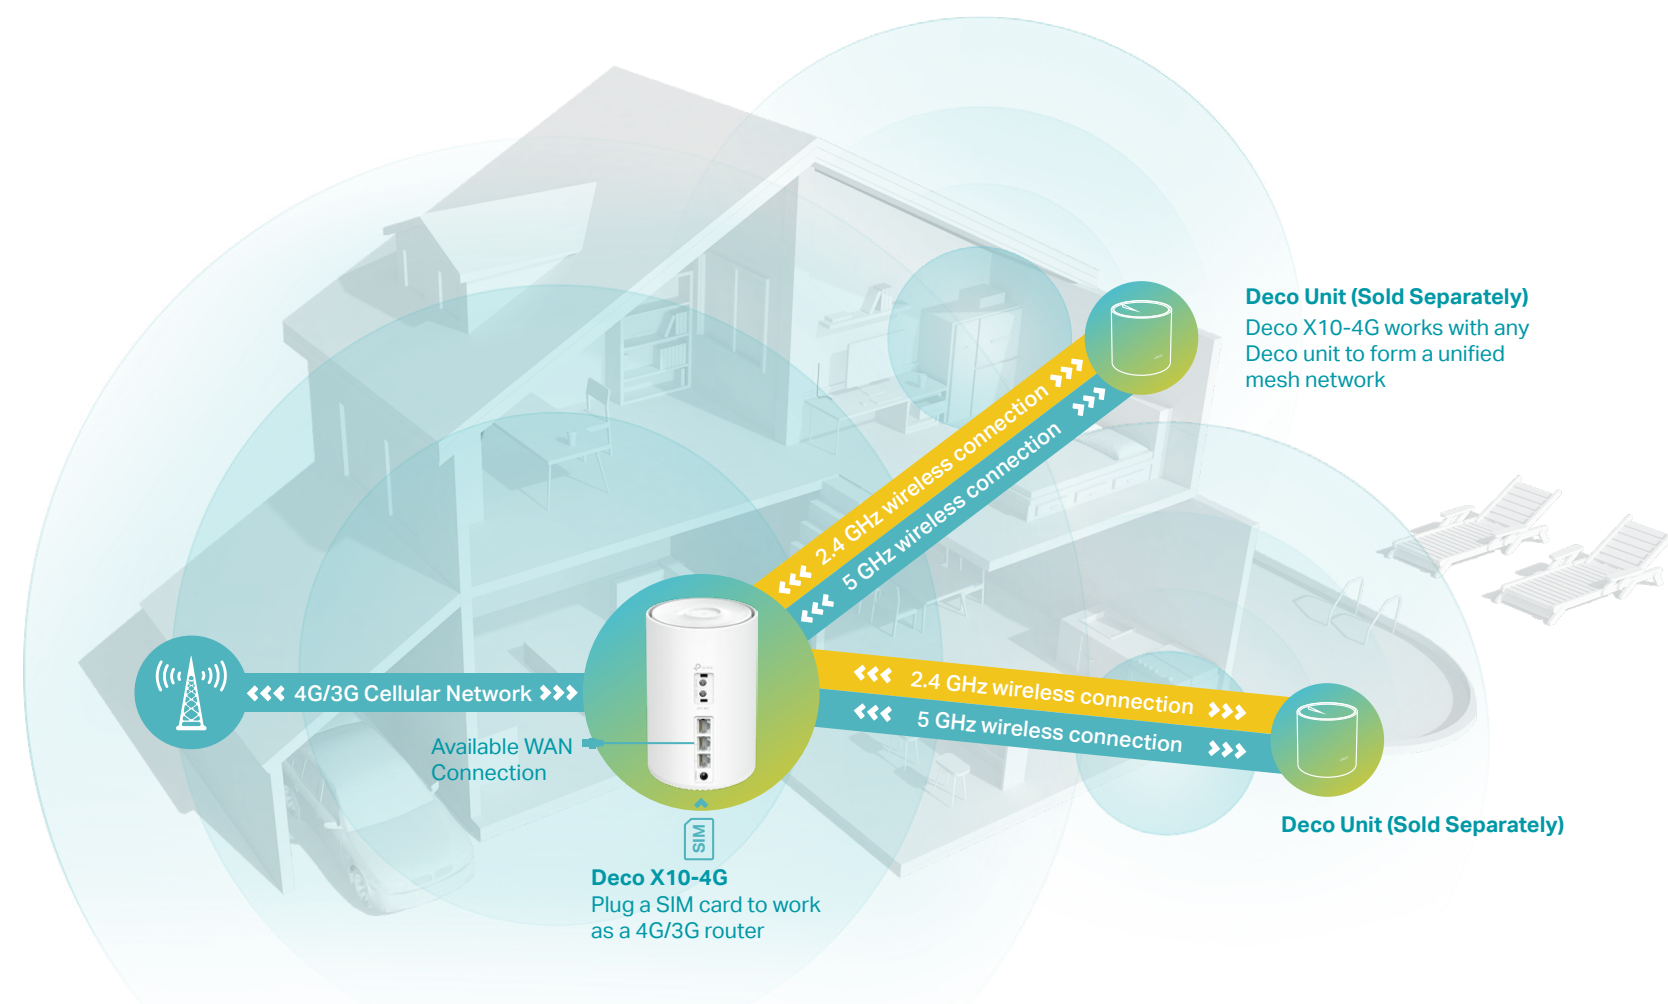

 Faster Wi-Fi Speed up to 1.5 Gbps†

 Connects up to 120 Devices†

## Works as a 4G/3G Router, Enabling Internet Connections Everywhere

With a built-in 4G modem, Wi-Fi 6, and Deco Mesh, Deco X10-4G can work as a standalone 4G/3G router. It delivers hassle-free 4G networking and shares a superior whole home mesh Wi-Fi experience with other Deco units. Insert your SIM card and enjoy high-speed internet.\*\*