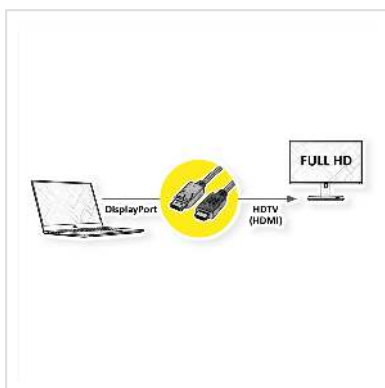

ROLINE DisplayPort Cable, DP - HDTV, M/M, black, 4.5 m

Product No.	11.04.5783
Manufacturer	ROLINE
Manufacturer No.	11.04.5783
EAN (single piece)	7611990133697

2K

DisplayPort to HDTV cable for transferring content from your graphics card (DisplayPort) to your TV (HDTV) - with a quality of up to 1920x1080 @60Hz, incl. audio transmission!

- HDTV is the standard for digital video transmission in the TV/multimedia sector for e. g.: Connection of a TV set with HDMI interface to a player with DisplayPort connection.
- Cable with one DisplayPort and one HDTV plug.
- Note: A DisplayPort HDTV cable can only be used in one direction: the DisplayPort connector can only be used on the data source side (e. g. graphics card).

Technical specifications

Manufacturer	ROLINE
Product group	Cable
Product type	DP HDTV cable
Colour	black
Length	4.5 m
Transfer quality	DisplayPort v1.1

Max. resolution	1920 x 1080 / 1920 x 1200 @60Hz (2K, Full HD)
side 1 connector	DisplayPort Stecker
side 2 connector	HDTV M
Side 1 Connector Type	DisplayPort
Side 1 Connector Gender	Male
Side 2 Connector Type	HDTV
Side 2 Connector Gender	Male
Area of application	External
Cable shielding	Screened
Weight	198.3 g
Height of packaging (single piece)	35 mm
Width of packaging (single piece)	200 mm
Depth of packaging (single piece)	230 mm
Package weight (single piece)	0.2 kg