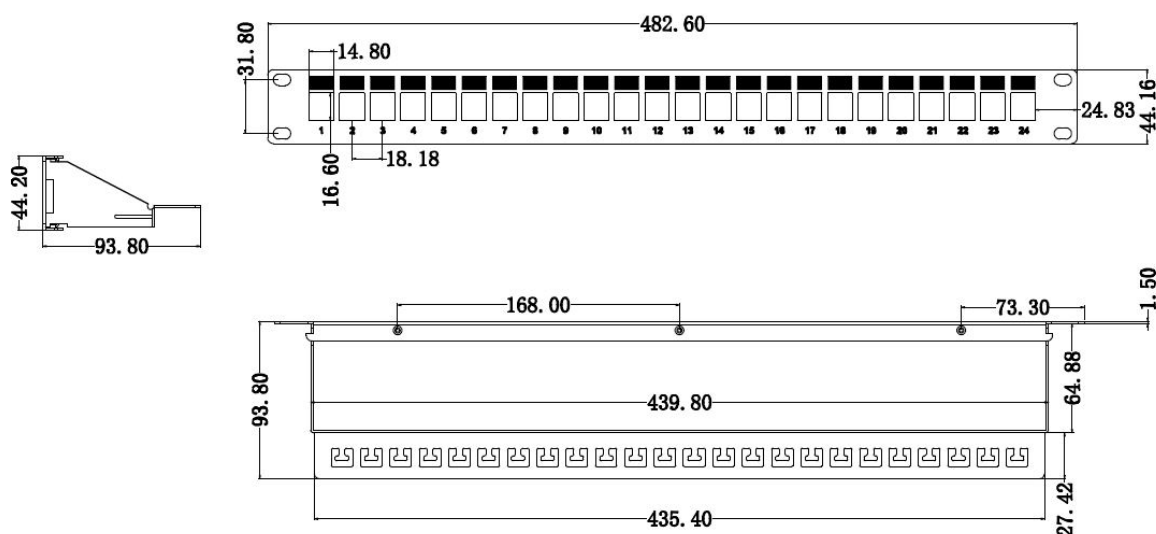

DATASHEET

Distribution Panel 19" 1U, 24-Port, black RAL9005

General data

For holding of modules in keystone format
 Inclusive cable management
 Labeling fields
 Strain relief via cable tie
 Delivery without modules

Allgemeine Daten

With buses/couplings	False
Number of height units	1 U
Type of plug-in connector system	Keystone
EMC-version	False

Abmessungen

Width	482.6 mm
Depth	93.8 mm
Height	44.2 mm

This datasheet was created automatically on 28-02-2024 . Technical changes reserved.

DATASHEET

Distribution Panel 19" 1U, 24-Port, black RAL9005

Available variants

ArtNr.	Bezeichnung	Colour	Number of connector holes	Bestückung
37580.1V2	Distribution Panel 19" 1U, 24-Port, black RAL9005	black	24	Ohne

Drawings

This datasheet was created automatically on 28-02-2024 . Technical changes reserved.