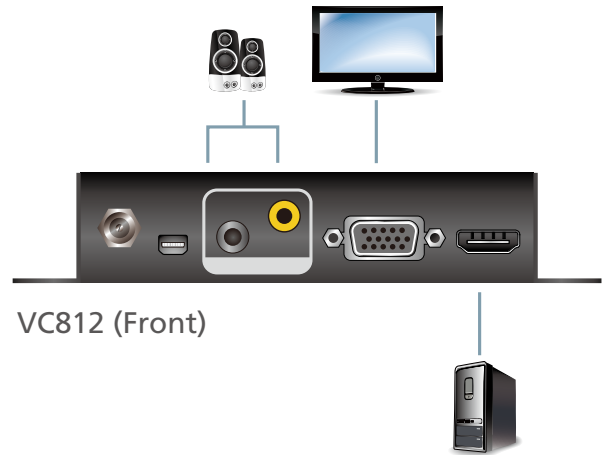

VC812 (Front)

Specification

Function		VC812
Connectors	Input	HDMI In 1 x HDMI Type A Female (Black)
	Output	Video Out 1 x HDB-15 Female (Black)
		Digital Coaxial Audio 1 x RCA female (Yellow)
		Analog Stereo Audio 1 x mini stereo jack (Black)
Power	1 x DC Jack	
Switches	Firmware Upgrade	1 x Dip Switch
LEDs	Power	1 (Red)
	On Line	1 (Green)
Video		1920 x 1080
Power Consumption		DC5V, 10W
Environment	Operating Temp.	0 to 40°C
	Storage Temp.	-20 to 60°C
	Humidity	20~90% RH, Non-condensing
Physical Properties	Housing	Metal
	Weight	0.29 kg
	Dimensions (L x w x H)	11.00 x 8.30 x 2.80 cm