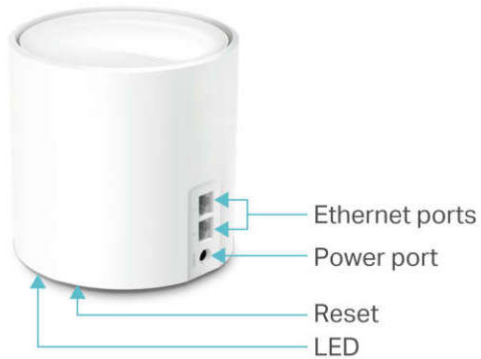

Work with All Deco Models

Form a Mesh network with your desired Deco models

All Deco models can work together. Just expand Mesh Wi-Fi coverage anytime by adding more Decos

Specifications

Hardware

- Ethernet Port: 2 10/100/1000 Mbps RJ45 ports
- Button: 1 RESET button on the underside
- Antenna: 4 internal omni-directional antennas
- Flash: 1 Gbit
- SDRAM: 4 Gbit
- Power Consumption (with power adapter): 13.5W max
- Dimensions (W × D × H): 4.33 × 4.33 × 4.49 in (110 × 110 × 114 mm)
- Power Adapter Input: 100-240V~50-60Hz 0.6A
- Power Adapter Output: 12V $\overline{=}$ 1.5A