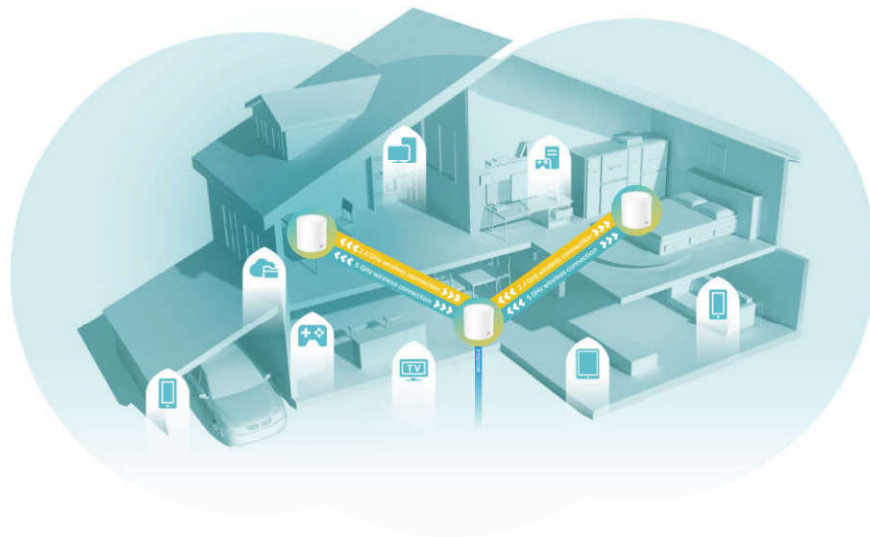

Highlights

Superior Mesh Wi-Fi, Everywhere

Improved Capacity for More Connections

Unrivaled Wi-Fi 6 Speed up to 1800 Mbps[†]

Immersive Streaming, No More Buffering

Wi-Fi Dead-Zone Killer

Eliminate weak signal areas with a clearer, stronger whole home Wi-Fi signal generated from Wi-Fi 6. No more searching around for a stable connection.[Ⓐ]

Seamless Roaming with One Wi-Fi Name

Deco units work together to form a unified network with a single network name. Walk through your home and stay connected with the fastest possible speeds.[‡]

TP-Link HomeCare™

HomeCare ensures every device on your network remains protected with a live threat database.[§]

Parental Controls

Limit online time and block inappropriate content according to unique profiles created for each family member.

Antivirus

Safeguard your home network with Deco's built-in firewall and advanced wireless encryption, protecting devices from the latest threats.

Quality of Service (QoS)

Prioritize the devices and applications that matter to you, ensuring faster speeds at those all-important moments.