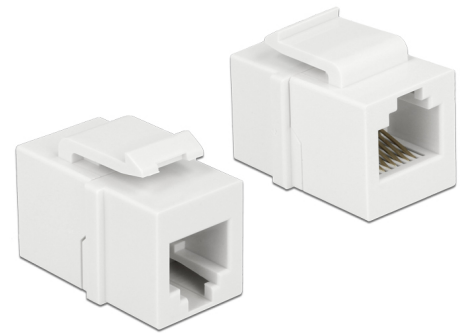

# Delock Keystone Module RJ12 female > RJ12 female Cat.3 white

## Description

This module by Delock can be used to extend a telephone cable. With its standardised dimensions it can be used for easy snap-in mounting in e.g. a Keystone patchpanel, face plate or surface-mount box.

## Specification

- Connector: RJ12 female > RJ12 female (6P6C), 1:1 connected
- Compatible with RJ11 (6P/2C) and RJ14 (6P/4C)
- Unshielded (Cat.3)
- For Keystone ports with 19.2 x 14.9 mm
- Colour: white
- Dimensions (LxWxH): ca. 27.0 x 19.5 x 16.8 mm