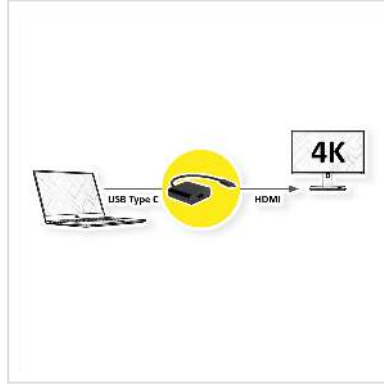

**Connect your Macbook, Ultrabook, Notebook/Laptop or PC to any HDMI enabled display - with a resolution of max. 3840x2160 @60Hz!**

- USB 3.1 Type C to HDMI Cableadapter for Macbook, Ultrabook, Notebook/Laptop or PC
- Connect your device with USB Type C port to any HDMI display or projector
- This adapter allows you to mirror or extend the display of your device to any HDMI-enabled TV or display
- Portable design
- No power adapter required
- Connectors: HDMI Female and Type C Male
- Max. resolution: 3840 x 2160 @60Hz
- Cable length: ca. 10 cm

## Technical specifications

|                        |                                   |
|------------------------|-----------------------------------|
| Manufacturer           | VALUE                             |
| Product group          | Adapters, Terminators, Converters |
| Product type           | USB-HDMI Adapter                  |
| Colour                 | black                             |
| Length                 | 0.1 m                             |
| Max. resolution        | 3840 x 2160 @60Hz (4K, UHD-1)     |
| Side 1 connection (PC) | Typ C Male                        |

|                                       |                    |
|---------------------------------------|--------------------|
| Side 2 connection<br>(Peripherals)    | HDMI Female        |
| Side 1 Connector Type                 | USB Type C (USB-C) |
| Side 1 Connector<br>Gender            | Male               |
| Side 2 Connector Type                 | HDMI Type A        |
| Side 2 Connector<br>Gender            | Female             |
| Area of application                   | External           |
| Weight                                | 27.1 g             |
| Height of packaging<br>(single piece) | 50 mm              |
| Width of packaging<br>(single piece)  | 30 mm              |
| Depth of packaging<br>(single piece)  | 30 mm              |
| Package weight (single<br>piece)      | 0.08 kg            |