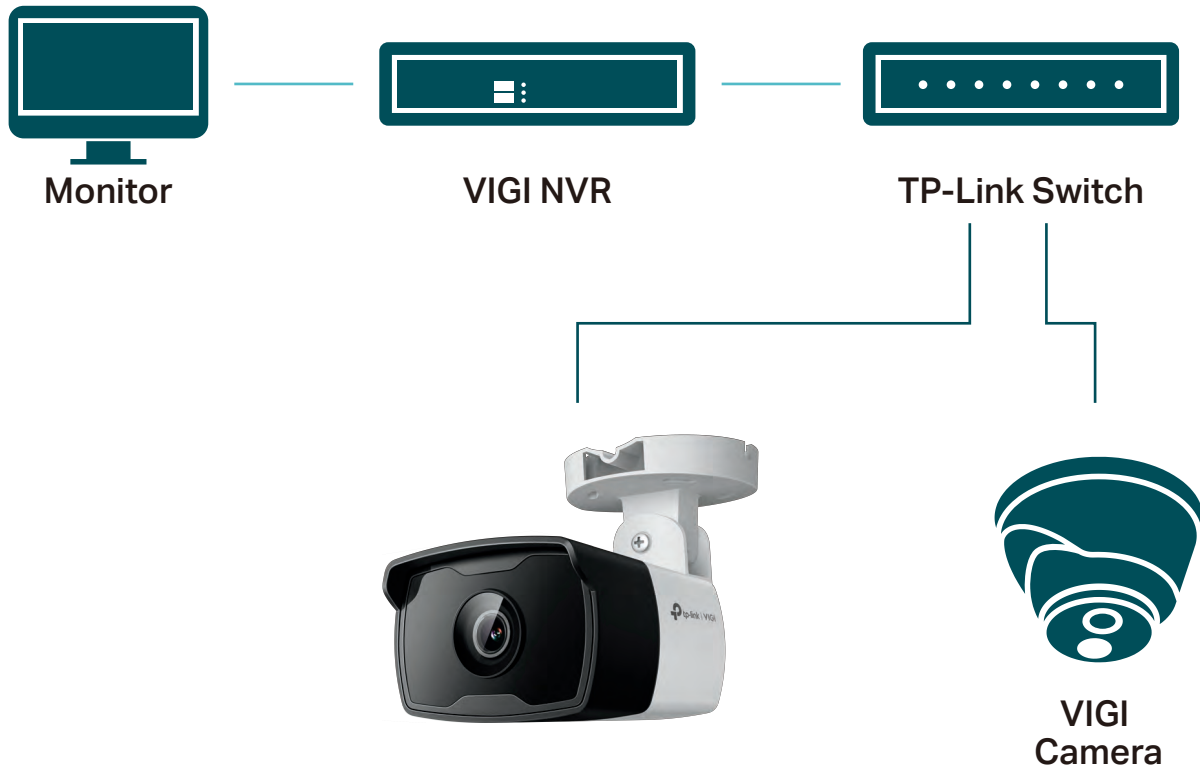

### Smart IR

Keeps objects from being under-rendered when far away or overexposed when close to camera at night.

### Wide Dynamic Range

Adjusts for lighting contrast to minimize shadowing effects and renders images true to life.

### 3D DNR

Removes abnormal pixelation to provide clearer video and eliminate distortion.

## // Flexible Installation

Find the perfect vantage point by simply securing your camera to the ceiling, wall, or pole\*.