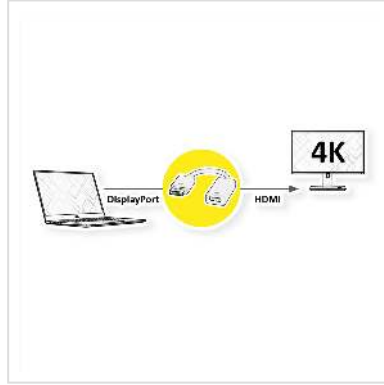

VALUE Cableadapter, v1.2, DP M - HDMI F

Product No.	12.99.3144
Manufacturer	VALUE
Manufacturer No.	12.99.3144
EAN (single piece)	7611990135813

DisplayPort to HDMI cable adapter for connecting a graphics card with DP to a monitor with HDMI connection - with a resolution of up to 3840x2160 @30Hz!

- If you want to connect a graphic card with DisplayPort Female to a monitor by using a HDMI cable, you need this DisplayPort to HDMI adapter
- Connectors: DisplayPort Male, HDMI Female
- DisplayPort Version 1.2 allows increased resolutions, higher refresh rates, and greater color depth
- Remark: The DisplayPort-HDMI adapter is only working in one direction: the DisplayPort plug has to be connected to the source device (e.g. graphic card)

Technical specifications

Manufacturer	VALUE
Product group	Adapters, Terminators, Converters
Product type	DisplayPort-HDMI Adapter
Colour	black
Length	0.15 m
Max. resolution	3840 x 2160 @30Hz (4K, Full HD)

Height	14 mm
--------	-------

Width	44 mm
-------	-------

Depth	44 mm
-------	-------

Weight	26.1 g
--------	--------

Height of packaging (single piece)	15 mm
---------------------------------------	-------