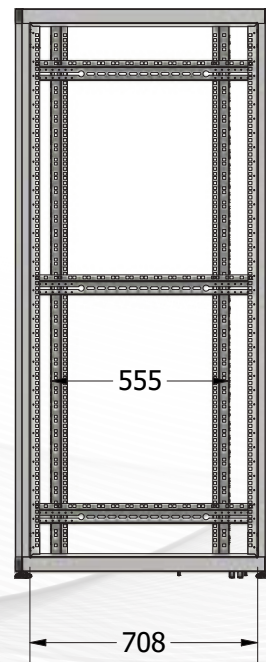

<b>MATERIAL:</b> 1.2 mm Steel / Powder Coating RAL9005 / RAL7035				
<b>Load Capacity:</b> 1000kg				
<b>STANDARD TYPE PRODUCT CODES</b>	<b>DIMENSIONS(mm)</b>			
<b>Size</b>	<b>W</b>	<b>H</b>	<b>D</b>	<b>X</b>
<b>MR.GTN12U68.XX</b>	600mm	684mm	800mm	594mm
<b>MR.GTN16U68.XX</b>	600mm	861mm	800mm	771mm
<b>MR.GTN20U68.XX</b>	600mm	1039mm	800mm	949mm
<b>MR.GTN22U68.XX</b>	600mm	1128mm	800mm	1038mm
<b>MR.GTN26U68.XX</b>	600mm	1306mm	800mm	1216mm
<b>MR.GTN32U68.XX</b>	600mm	1573mm	800mm	1483mm
<b>MR.GTN36U68.XX</b>	600mm	1750mm	800mm	1660mm
<b>MR.GTN40U68.XX</b>	600mm	1928mm	800mm	1838mm
<b>MR.GTN42U68.XX</b>	600mm	2017mm	800mm	1927mm
<b>MR.GTN46U68.XX</b>	600mm	2195mm	800mm	2105mm
<b>PRODUCT CODES WITH %63 PERFORATED DOOR OPTIONS AND DESCRIPTION</b>				
<b>XX_PRF63</b>	Front Single Perforated-Rear Double Perforated			
<b>XX_OPRF63</b>	Front Single Perforated-Rear Solid Metal (W600 Single / W800 Double)			
<b>XX_ODPRF63</b>	Front Double Perforated-Rear Solid Metal (W600 Single / W800 Double)			
<b>XX_APRF63</b>	Rear Single Perforated-Front Glass (W600 Single / W800 Double)			
<b>XX_ADPRF63</b>	Rear Double Perforated-Front Glass (W600 Single / W800 Double)			
<b>XX_OADPRF63</b>	Front Double Perforated-Rear Double Perforated			
<b>XX_OAPRF63</b>	Front Single Perforated-Rear Single Perforated			
<b>XX_ODAPRF63</b>	Front Double Perforated-Rear Single Perforated			
<b>XX_NOPRF63</b>	Angled Front Perforated-Rear Solid Metal (W600 Single / W800 Double)			
<b>XX_NPRF63</b>	Angled Front Perforated-Rear Double Perforated			
<b>PRODUCT CODES WITH %80 PERFORATED DOOR OPTIONS</b>				
<b>XX_PRF80</b>	Front Single Perforated-Rear Double Perforated			
<b>XX_OPRF80</b>	Front Single Perforated-Rear Solid Metal (W600 Single / W800 Double)			
<b>XX_ODPRF80</b>	Front Double Perforated-Rear Solid Metal (W600 Single / W800 Double)			
<b>XX_APRF80</b>	Rear Single Perforated-Front Glass (W600 Single / W800 Double)			
<b>XX_ADPRF80</b>	Rear Double Perforated-Front Glass (W600 Single / W800 Double)			
<b>XX_OADPRF80</b>	Front Double Perforated-Rear Double Perforated			
<b>XX_OAPRF80</b>	Front Single Perforated-Rear Single Perforated			
<b>XX_ODAPRF80</b>	Front Double Perforated-Rear Single Perforated			
<b>XX_NOPRF80</b>	Angled Front Perforated-Rear Solid Metal (W600 Single / W800 Double)			
<b>XX_NPRF80</b>	Angled Front Perforated-Rear Double Perforated			