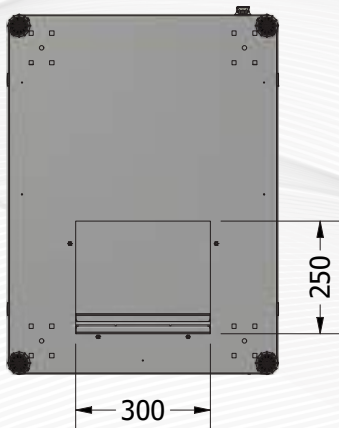

Bottom View