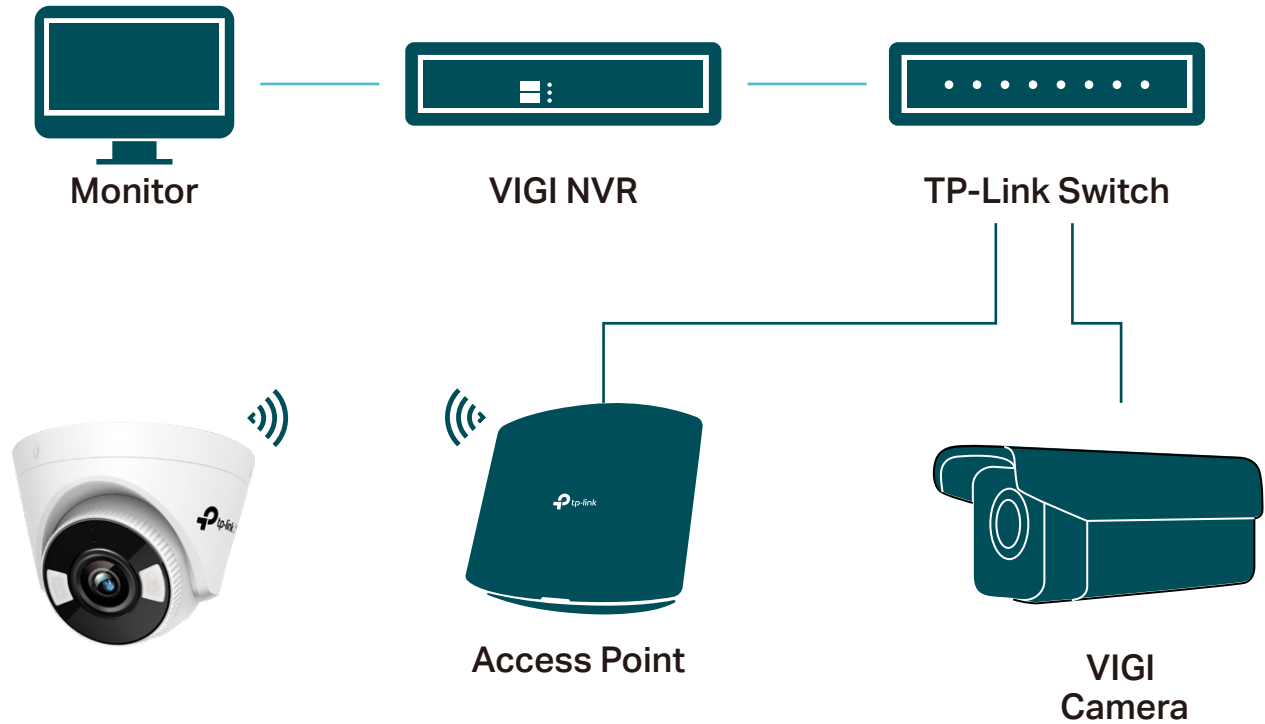

### **Wide Dynamic Range**

Adjusts for lighting contrast to minimize shadowing effects and renders images true to life.

### **3D DNR**

Removes abnormal pixelation to provide clearer video and eliminate distortion.

## // Flexible Installation

Easily route your camera's cable into a dropped ceiling or avoid drilling by slotting it through the camera's side outlet.