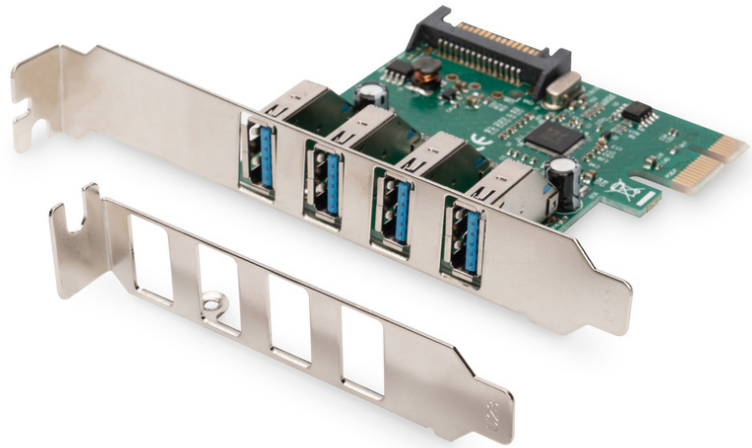

DIGITUS 4-Port USB 3.0 PCI Express Add-on Card

DS-30221-1
EAN 4016032448082

USB 3.0, 4 Port, PCI Express Add-On card 4 Ports A/F External, VL805 chipset

The performance boost for the new generation of ultra fast USB peripherals

Data transfer rate up to 5 Gbps

- 4x USB 3.0 ports
- Downward compatible to USB 2.0/1.1 devices
- Supported data transfer rates: Super-Speed (5Gbps), High-Speed (480Mbps), Full-Speed (12Mbps) and Low-Speed (1.5Mbps)
- Supports plug and play and hot swapping
- Compliant with PCI-Express Specification v2.0 and backward compatible with PCI-Express 1.x