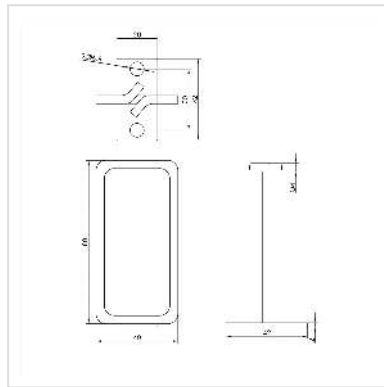

19" Cable Manager, 40x80mm, metal, Mounting central, cable entry central

Product No.	26.30.0016
Manufacturer	ROLINE
Manufacturer No.	26.30.0016
EAN (single piece)	7630049624719

roline
Designed for Professionals

ROLINE 19" cable manager with curved opening for easy cable routing - the 140x100mm cable manager offers plenty of space for your cable harnesses and ensures tidy network technology in your server cabinet

Technical specifications

Manufacturer	ROLINE
Product group	19"-/10"-Cable management
Product type	Cable lug
Colour	silver
Scope of delivery	Cable Manager
Height	40 mm
Width	80 mm
Depth	42 mm
Weight	33.1 g

Height of packaging (single piece)	20 mm
---------------------------------------	-------

Width of packaging (single piece)	50 mm
--------------------------------------	-------

Depth of packaging (single piece)	80 mm
--------------------------------------	-------