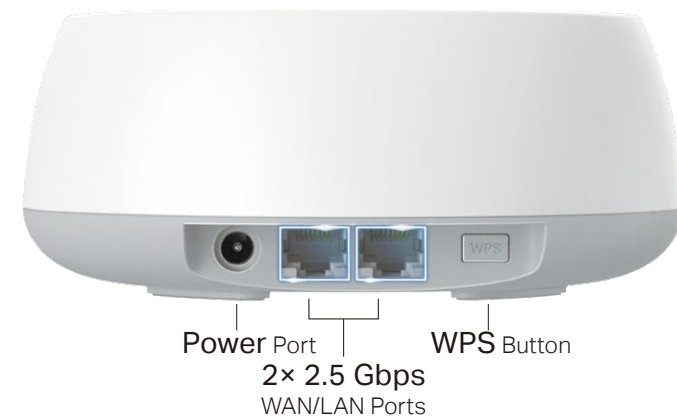

Specifications

Hardware

- Ethernet Port: 2× 2.5 Gbps WAN/LAN Ports per unit (WAN/LAN auto-sensing)
- Button: 1 RESET button at the bottom, 1 WPS button on the back
- Power Consumption (without power adapter): 14.9 W max
- Dimensions (W × D × H): 5.91 × 5.91 × 2.44 in (150 × 150 × 62 mm)
- Power Adapter Input: 100-240V~50/60Hz 0.6A
- Power Adapter Output: 12V $\equiv$ 1.5A

Wireless

- Wireless Standards: IEEE 802.11b/g/n/ax/be 2.4 GHz, IEEE 802.11a/n/ac/ax/be 5GHz
- Mesh protocol: 802.11k/v/r
- Frequency: 2.4 GHz, 5 GHz
- Signal Rate: 2882 Mbps (5 GHz) + 688 Mbps (2.4 GHz)[†]
- Transmit Power: CE: <20 dBm (2.4 GHz), <30 dBm (5 GHz)
- Wireless Security: WPA/WPA2-PSK/WPA3° encryptions

Software

- Working Mode: Router, Access Point
- WAN Type: Dynamic IP/Static IP/PPPoE/L2TP/PPTP
- DHCP: Server
- Protocols: Supports IPv4 and IPv6
- Guest Network: 2.4 GHz Guest Network×1, 5 GHz Guest Network×1
- IoT Network: IoT Network×1
- MLO Network: MLO Network×1
- Features: TP-Link HomeShield*, Multi-Link Operation (MLO)[△], 160 MHz Bandwidth[△], 4K-QAM[△], Multi-RU[△], MU-MIMO[△], OFDMA[△], BSS Color[△]
- Management: Local Management; Remote Management; Multi-Managers

Others

- Certification: CE, RoHS
- Environment:
  - Operating Temperature: 0°C~40°C (32°F~104°F)
  - Storage Temperature: -40°C~60°C (-40°F~140°F)
  - Operating Humidity: 10%~90% RH
  - Storage Humidity: 5%~90% RH
- Package Contents for Deco BE25(3-pack):
  - 3 Deco BE25 units
  - 1 RJ45 Ethernet cable
  - 3 Power adapters
  - 1 Quick Installation Guide
- Package Contents for Deco BE25(2-pack):
  - 2 Deco BE25 units
  - 1 RJ45 Ethernet cable
  - 2 Power adapters
  - 1 Quick Installation Guide
- Package Contents for Deco BE25(1-pack):
  - 1 Deco BE25 unit
  - 1 RJ45 Ethernet cable
  - 1 Power adapter
  - 1 Quick Installation Guide

Attention: This device may only be used indoors in all EU member states, EFTA countries, and Northern Ireland.

Attention: This device may only be used indoors in Great Britain.

Specifications are subject to change without notice. Google, Google Home, and Google Play are trademarks of Google LLC. Other brands and product names are trademarks or registered trademarks of their respective holders.

[†]Maximum wireless signal rates are the physical rates derived from IEEE Standard 802.11 specifications. Connection to over 150 devices is based on laboratory test data, which analyzed the connections of different devices on the 5 GHz and 2.4 GHz bands simultaneously. These devices simulated a typical home scenario by running simultaneous applications in the same room that included 4K video, 1080p video, 720p video, file downloading, web browsing, IP cameras, and other IoT devices. Actual wireless data throughput, wireless coverage, and connected devices are not guaranteed and will vary as a result of internet service provider factors, network conditions, client limitations, and environmental factors, including building materials, obstacles, volume and density of traffic, and client location.

[‡]Clients need to support 802.11k/v/r and may require additional setup. Performance may vary depending on the client device.

[△]Use of Wi-Fi 7 (802.11be), Wi-Fi 6 (802.11ax), and other features including MLO, 4K-QAM, Multi-RU, OFDMA, MU-MIMO, and BSS Color requires clients to also support the corresponding features.