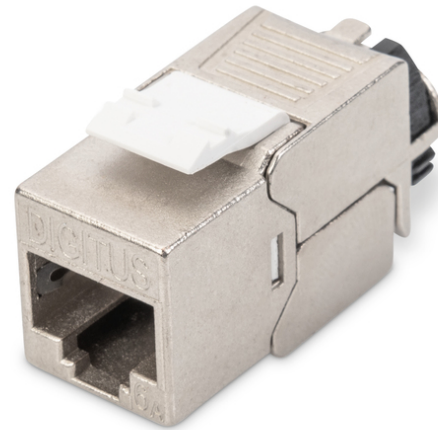

DIGITUS Cat. 6A keystone module, shielded with intelligent cable manager

DN-93617
 EAN 4016032353539

CAT 6A Keystone Jack, shielded tool free connection

The shielded cat. 6A keystone module set DN-93617 from DIGITUS® impresses with future-oriented standards and high-end quality for your network. The modules have a 360° shield contact and a resealable, intelligent cable manager for cable grip and cable fixation. The compact design makes series installation possible in a 483 mm (19") 1U panel. Tool-free installation uses LSA rails color-coded in accordance with EIA/TIA 568 A&B. Its compact design also means that the module fits in design-compatible modular junction boxes.

- 360° shield contact
- Case material: Zinc die-cast – nickel-plated
- Contact material: Phosphor bronze
- Contact coating: Nickel, gold-plated 0.5 µ
- Insertion force: Max. 30N (as per IEC 60603-7-51)
- Holding force: 7.7 kg between jack and plug
- Operating temperature range: -20 °C to +70 °C (ISO/IEC 11801, ANSI/TIA 568 C.2)
- Mating cycles: ≥ 1000 (ISO/IEC 11801, IEC 60603-7-51)
- Copper cable diameter: AWG (26/7 – 22/1), stranded and solid wire
- Tested with AWG 22/1 solid installation cable
- (DIGITUS® DK-174X-A-VH-X; AWG 22/1 cat. 7A installation cable)
- Dielectric strength: 1000 VDC (contact/contact), 1500 VDC (contact/ground)
- Tool-free installation using LSA insulation-displacement connectors color coded in accordance with EIA/TIA 568 A & B
- Intelligent cable manager (resealable)
- Dimensions (HxWxD): 21.0 x 14.5 x 34.5 mm
- Weight: 19.5 g