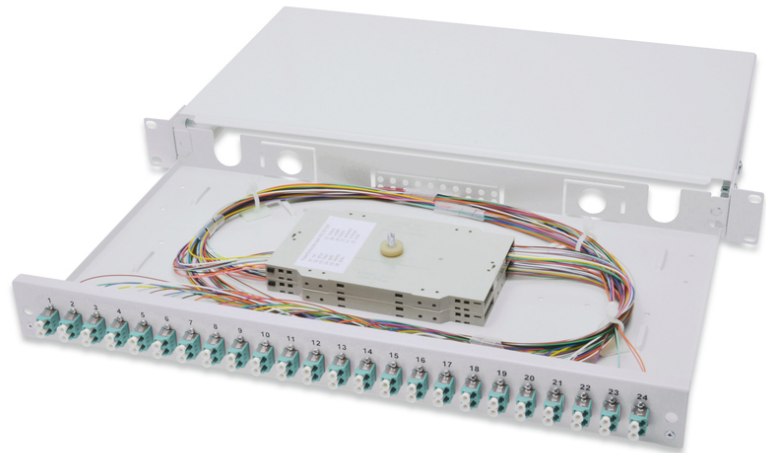

DIGITUS Fiber Optic Splice Box, Equipped, LC, OM3

DN-96332/3
 EAN 4016032278474

FO splice box, 1U, equipped, 24x LC DX, OM3 incl. splice cassette, colored pigtails, couplers

FO splice box, 1U, equipped, 24x LC DX, OM3,incl. splice cassette, colored pigtails, couplers

- Completely prefabricated, fiber pigtails exposed and inserted into the splice cassette(s)
- Colored pigtails
- Couplers with zirconia ceramic ferrule
- Couplers in polymer housing
- Carrier housing made of 1.0 mm steel sheet, varnished
- 1 height unit (44.45 mm)

- 483mm width (19")
- 240mm depth
- M20/M25 screw, cassette, cassette cover and strain relief included
- Sliding
- Assembly: Splice Box
- Color: light grey, RAL 7035
- Connector type: LC / UPC / duplex
- Fiber class: OM3
- Number of fibers: 48
- Type: sliding