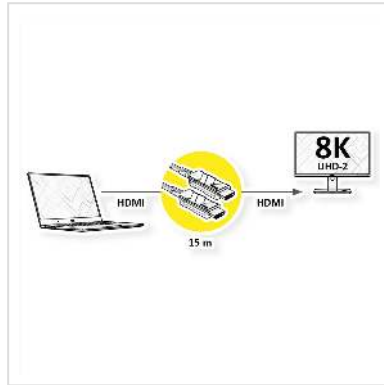

# ROLINE Cable UHD HDMI Active Optical (AOC), M/M, 15 m

<b>Product No.</b>	14.01.3484
<b>Manufacturer</b>	ROLINE
<b>Manufacturer No.</b>	14.01.3484
<b>EAN (single piece)</b>	7630049623521

**roline**  
Designed for Professionals

**4320p**  
UHD-2

**8K**

**3D**  
capable

**HDR**

**With our UHD (7680x4320 @60Hz) capable HDMI fiber cable you have the possibility to establish a connection of up to 15m between your devices. The active cable (AOC) does not require a separate power supply and is particularly well suited for routing in a cable duct.**

- Total length of the terminal distance (e.g., from notebook / laptop to beamer or PC to monitor): 15 meters
- Hardware solution, no software required
- No external power supply required
- Low plug dimensions
- Maximum resolution of up to 7680x4320 @60Hz

## Technical specifications

Manufacturer	ROLINE
Product group	Cable
Product type	HDMI Ultra HD with Ethernet Cable
Colour	black
Length	15 m

Transfer quality	HDMI Ultra High Speed (HDMI 2.1)
Max. resolution	7680 x 4320 @60Hz (8K, UHD-2)
Side 1 Connector Type	HDMI Type A
Side 1 Connector Gender	Male
Side 2 Connector Type	HDMI Type A
Side 2 Connector Gender	Male
Area of application	External
Cable shielding	Screened
Weight	405.7 g
Height of packaging (single piece)	90 mm
Width of packaging (single piece)	180 mm
Depth of packaging (single piece)	180 mm
Package weight (single piece)	0.502 kg