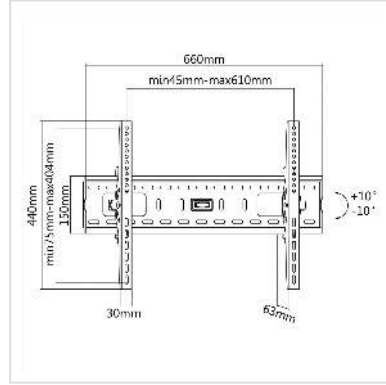

# VALUE LCD/Plasma TV Wall Holder, Tilttable, black

<b>Product No.</b>	17.99.1218
<b>Manufacturer</b>	VALUE
<b>Manufacturer No.</b>	17.99.1218
<b>EAN (single piece)</b>	7611990118403

This wall mount allows a very discreet installation of a LCD/Plasma TV, perfect for e.g. a wooden wall.

- Weight capacity: up to 75 kg
- Screen Size: 81 cm up to 177.8 cm
- 10° tilting
- Material: Steel
- Max. VESA 600 x 400 mm

## Technical specifications

Manufacturer	VALUE
Product group	LCD-Monitor arms
Product type	TV Wall Mount
Colour	black
Load capacity	75 kg
Fixing	Wall mount
Adjustments	Adjustable spring gauge
Inclinable	Yes
Rotatable	No
Number of monitors	1
VESA 200 x 200 mm	Yes

VESA 300 x 300 mm	Yes
VESA 400 x 200 mm	Yes
VESA 400 x 300 mm	Yes
VESA 400 x 400 mm	Yes
VESA 600 x 200 mm	Yes
VESA 600 x 400 mm	Yes
Material group	metal
Technical particularity	tilting
Weight	3262.8 g
Height of packaging (single piece)	70 mm
Width of packaging (single piece)	160 mm
Depth of packaging (single piece)	700 mm
Package weight (single piece)	3 kg