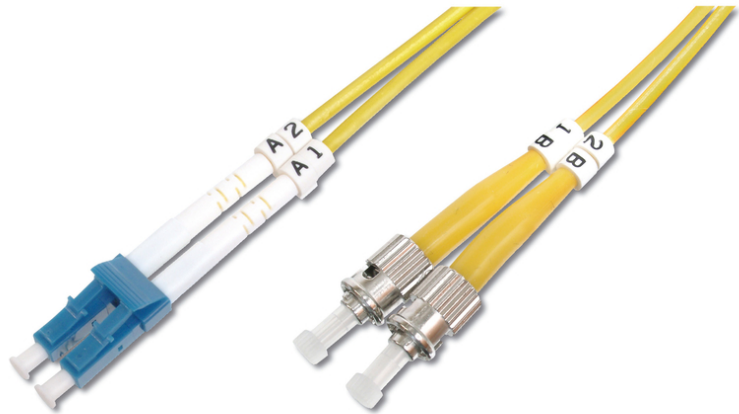

DIGITUS Fiber Optic Singlemode Patch Cord, LC / ST

DK-2931-01
EAN 4016032249337

FO patch cord, duplex, LC to ST SM OS2 09/125 μ, 1 m

FO patch cord, duplex, LC to ST, SM OS2 09/125 μ, 1 m

Future-oriented standards and high-end quality for your network.

- Duplex cable
- LSOH
- Connector with ceramic ferrule
- Cable diameter 3 mm
- Single packed with test-report
- Assortment: Fiber Optic Patch Cables

- Boot: single-color
- Cable type: I-VH 2E9/125μ
- Color cable: yellow
- Connector 1: LC
- Connector 2: ST
- Fiber class: OS2
- Fiber diameter: 9/125μ
- Mode: Singlemode
- Packaging: DIGITUS Polybag
- Length: 1 m

More images:

Part No.	DK-2931-01			
Lenght	1 m			
Cable Type	Duplex SM 9/125		OS2 LSZH	
	END A	END B		
Connector Type	LC		ST	
	0.07	0.08	0.08	0.05
Insertion Loss (dB)	0.07	0.08	0.08	0.05
Return Loss (dB)	50.5	52.4	55.0	52.3
Q.C.	PASS			