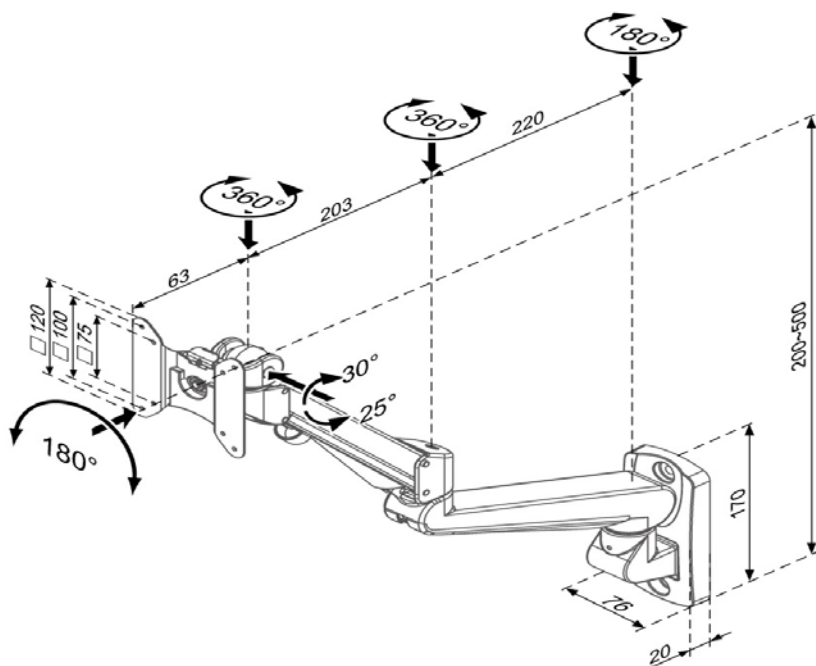

Datenblatt - Fiche technique - Data sheet

**17.03.1178**

ROLINE LCD-Arm Pneumatic, Wandmontage, 2 Gelenke, Pivot

ROLINE Support LCD à gaz, fonction pivot

ROLINE LCD Monitor Stand Pneumatic, Wall Mount, Pivot, 2 Joints

Item no.: 17.03.1178

ROLINE Wall Mount Gas Spring Arm, 2 Joints, silver color

## Features:

- Enables comfortable viewing for display mounted on the wall
- Push the monitor out of the way when not in use
- Cable management system conceals the cable under the arms
- Quick-release VESA enables easy installation
- Meets with VESA 75\*75 mm or 100\*100 mm standard.
- Loading : 3~8 kgs
- Material: Aluminum alloy

unit:mm