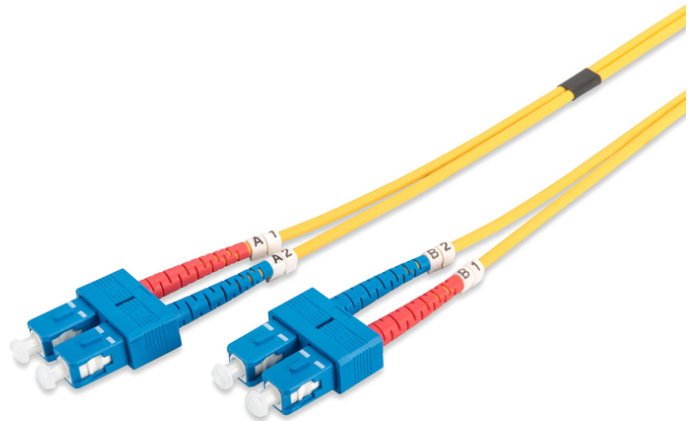

DIGITUS Fiber Optic Singlemode Patch Cord, SC / SC

DK-2922-01
EAN 4016032248736

FO patch cord, duplex, SC to SC SM OS2 09/125 μ , 1 m

FO patch cord, duplex, SC to SC, SM OS2 09/125 μ , 1 m

Future-oriented standards and high-end quality for your network.

- Duplex cable
- LSOH
- Connector with ceramic ferrule
- Cable diameter 3 mm
- Single packed with test-report
- Assortment: Fiber Optic Patch Cables

- Boot: single-color
- Cable type: I-VH 2E9/125 μ
- Color cable: yellow
- Connector 1: SC
- Connector 2: SC
- Fiber class: OS2
- Fiber diameter: 9/125 μ
- Mode: Singlemode
- Packaging: DIGITUS Polybag
- Length: 1 m

More images:

Part No.	DK-2922-01			
Lenght	1 m			
Cable Type	Duplex SM 9/125		OS2 LSZH	
	END A	END B		
Connector Type	SC		SC	
	0.11	0.15	0.15	0.19
Insertion Loss (dB)	53.7	50.9	52.8	51.4
Return Loss (dB)	PASS			
Q.C.				