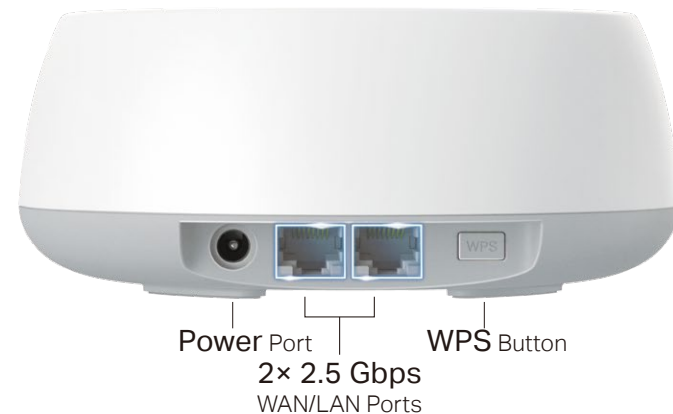

Specifications

Hardware

- Ethernet Port: 2× 2.5 Gbps WAN/LAN Ports per unit (WAN/LAN auto-sensing)
- Button: 1 RESET button at the bottom, 1 WPS button on the back
- Power Consumption (without power adapter): 14.9 W max
- Dimensions (W × D × H): 5.91 × 5.91 × 2.44 in (150 × 150 × 62 mm)
- Power Adapter Input: 100-240V~50/60Hz 0.6A
- Power Adapter Output: 12V $\equiv$ 1.5A

Wireless

- Wireless Standards: IEEE 802.11b/g/n/ax/be 2.4 GHz, IEEE 802.11a/n/ac/ax/be 5GHz
- Mesh protocol: 802.11k/v/r
- Frequency: 2.4 GHz, 5 GHz
- Signal Rate: 2882 Mbps (5 GHz) + 688 Mbps (2.4 GHz)[†]
- Transmit Power: CE: <20 dBm (2.4 GHz), <30 dBm (5 GHz)
- Wireless Security: WPA/WPA2-PSK/WPA3° encryptions

Software

- Working Mode: Router, Access Point
- WAN Type: Dynamic IP/Static IP/PPPoE/L2TP/PPTP
- DHCP: Server
- Protocols: Supports IPv4 and IPv6
- Guest Network: 2.4 GHz Guest Network×1, 5 GHz Guest Network×1
- IoT Network: IoT Network×1
- MLO Network: MLO Network×1
- Features: TP-Link HomeShield*, Multi-Link Operation (MLO)[△], 160 MHz Bandwidth[△], 4K-QAM[△], Multi-RU[△], MU-MIMO[△], OFDMA[△], BSS Color[△]
- Management: Local Management; Remote Management; Multi-Managers

Others

- Certification: CE, RoHS
- Environment:
  - Operating Temperature: 0°C~40°C (32°F~104°F)
  - Storage Temperature: -40°C~60°C (-40°F~140°F)
  - Operating Humidity: 10%~90% RH
  - Storage Humidity: 5%~90% RH
- Package Contents for Deco BE25(3-pack):
  - 3 Deco BE25 units
  - 1 RJ45 Ethernet cable
  - 3 Power adapters
  - 1 Quick Installation Guide
- Package Contents for Deco BE25(2-pack):
  - 2 Deco BE25 units
  - 1 RJ45 Ethernet cable
  - 2 Power adapters
  - 1 Quick Installation Guide
- Package Contents for Deco BE25(1-pack):
  - 1 Deco BE25 unit
  - 1 RJ45 Ethernet cable
  - 1 Power adapter
  - 1 Quick Installation Guide

Attention: This device may only be used indoors in all EU member states, EFTA countries, and Northern Ireland.

Attention: This device may only be used indoors in Great Britain.

Specifications are subject to change without notice. Google, Google Home, and Google Play are trademarks of Google LLC. Other brands and product names are trademarks or registered trademarks of their respective holders.

[†]Maximum wireless signal rates are the physical rates derived from IEEE Standard 802.11 specifications. Connection to over 150 devices is based on laboratory test data, which analyzed the connections of different devices on the 5 GHz and 2.4 GHz bands simultaneously. These devices simulated a typical home scenario by running simultaneous applications in the same room that included 4K video, 1080p video, 720p video, file downloading, web browsing, IP cameras, and other IoT devices. Actual wireless data throughput, wireless coverage, and connected devices are not guaranteed and will vary as a result of internet service provider factors, network conditions, client limitations, and environmental factors, including building materials, obstacles, volume and density of traffic, and client location.

[‡]Clients need to support 802.11k/v/r and may require additional setup. Performance may vary depending on the client device.

[△]Use of Wi-Fi 7 (802.11be), Wi-Fi 6 (802.11ax), and other features including MLO, 4K-QAM, Multi-RU, OFDMA, MU-MIMO, and BSS Color requires clients to also support the corresponding features.