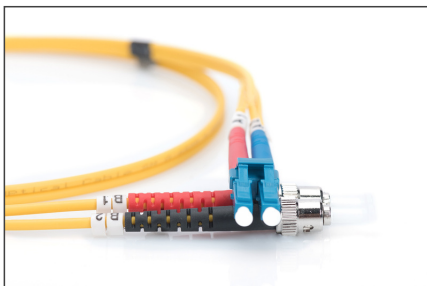

DIGITUS Fiber Optic Singlemode Patch Cord, LC / ST

DK-2931-05
EAN 4016032249368

FO patch cord, duplex, LC to ST SM OS2 09/125 μ, 5 m

FO patch cord, duplex, LC to ST, SM OS2 09/125 μ, 5 m

Future-oriented standards and high-end quality for your network.

- Duplex cable
- LSOH
- Connector with ceramic ferrule
- Cable diameter 3 mm
- Single packed with test-report
- Assortment: Fiber Optic Patch Cables

- Boot: single-color
- Cable type: I-VH 2E9/125μ
- Color cable: yellow
- Connector 1: LC
- Connector 2: ST
- Fiber class: OS2
- Fiber diameter: 9/125μ
- Mode: Singlemode
- Packaging: DIGITUS Polybag
- Length: 5 m

More images:

Part No.	DK-2931-05			
Lenght	5 m			
Cable Type	Duplex SM 9/125		OS2 LSZH	
	END A		END B	
Connector Type	LC		ST	
Insertion Loss (dB)	0.07	0.08	0.08	0.05
Return Loss (dB)	50.5	52.4	55.0	52.3
Q.C.	PASS			