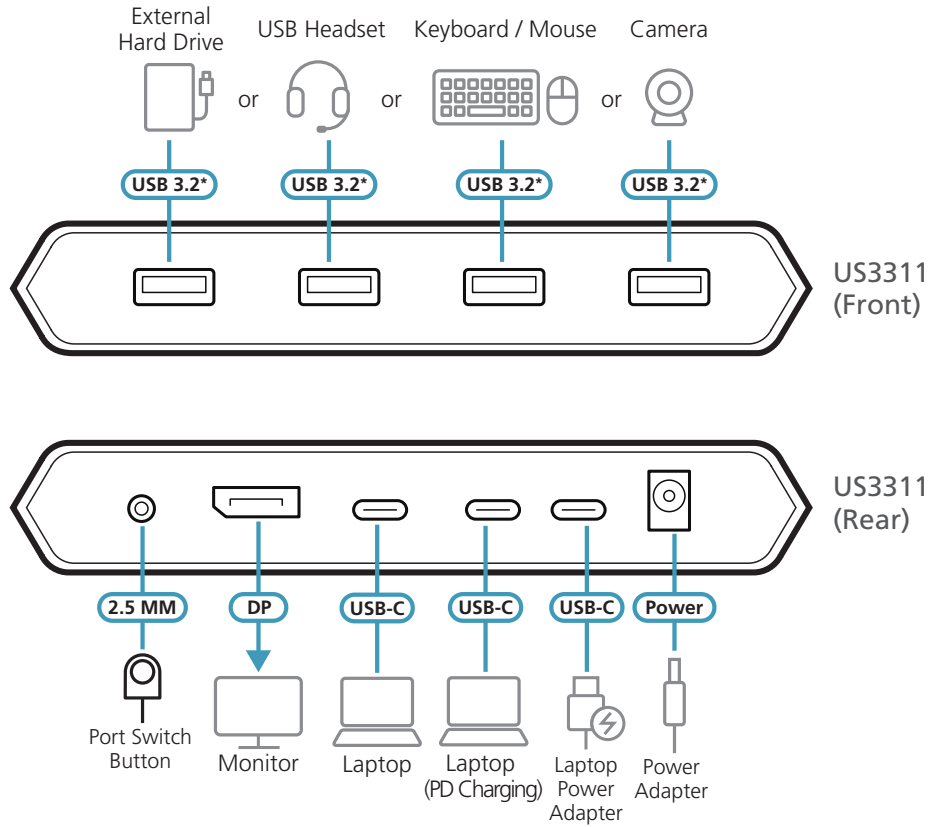

*The indicated ports are USB 3.2 Gen 1 compliant.

Features

- 2-in-1 solution for 2 USB-C host devices – combines a KVM switch and a multiport dock with 4 x USB 3.2 Gen 1 Type-A ports, 1 x DisplayPort, 1 x USB-C PD input, and 1 x DC jack input
- Superior video quality – up to True 4K (3840 X 2160 @ 60 Hz)
- ATEN Video DynaSync™ Technology - eliminates boot-up display problems and optimizes resolutions when switching among video sources
- USB 3.2 Gen 1 compliant
- Up to 5 Gbps data transfer rates
- Supports DP 1.4 Alt Mode
- Supports PD 3.0 up to 100 W USB PD charging - allows your laptop to obtain the maximum power via your USB-C power adapter
- Host devices can be selected with the included port switch button or the hotkeys set via ATEN KVM Utility app
- Plug-and-Play – no drivers needed